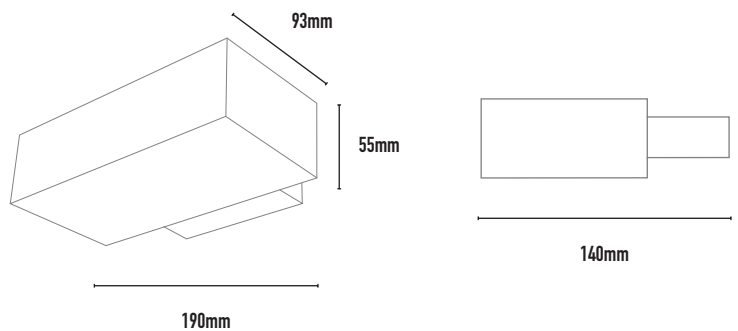

LYRA 190 WALL LIGHT

- FEATURES:**
- Australian designed & manufactured professional low glare up or down Wall light
 - Extruded aluminium body
 - Beam angle / fixed 180°
 - Lumen options efficacy of up to 191lm/W
 - High color rendering performance, CRI 80 and 90 (TM30 compliant) IES TM30
 - Color consistency Mac Adam Step: 3 (<3SDCM)
 - Integral electronic driver- Phase-cut dim/1-10V standard
 - Specify - Dali dim
 - Custom version available on request
 - Colour temps available: 3000k / 4000k
 - Serviceable IP20 wall light
 - Ideal for commercial / hospitality / retail / gallery / museum / residential applications
 - IES files available on request

COLOURS:

	Black	-2
	White	-3
	Silver	-6
	Custom	-5

CODE	LAMP TYPE	WATTAGE	LUMENS	COLOUR TEMP	BEAM°	CRI	mA	DIMENSIONS
LYW13	LED	7.8W	1269lm	3000K	180	80	350	190mm length x 93mm width x 55mm depth
LYW14	LED	7.8W	1341lm	4000K	180	80	350	190mm length x 93mm width x 55mm depth