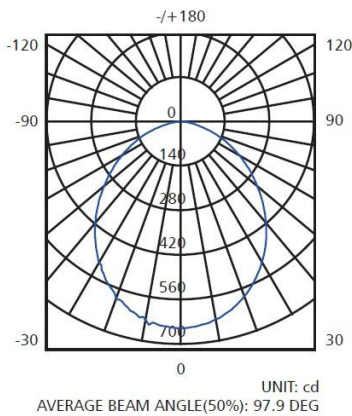

CASTA MED - LARGE

- FEATURES:**
- Professional Med - Large size, deep baffle low glare general LED downlight
 - 16W or 20W versions
 - Integral electronic driver / Phase-cut dim
 - Fixed - 90° Beam angle
 - Lumen options 1500lm up to 2100lm
 - Colour temps available: 3000K / 4000K / 5700K 3-CCT selectable
 - IP54
 - IC-4 insulation rated
 - Lifetime 40,000hrs
- Ideal for commercial / retail / applications
 - IES files available on request

**TRIM
COLOUR:** White -3

CODE	LAMP TYPE	WATTAGE	LUMENS	COLOUR TEMP	BEAM ANGLE	CRI	VOLTAGE	DIMENSIONS
CASTA16	LED	16W	1500-1750lm	3000k/4000k/5200k	90°	80	220-240V AC	190mm diameter x 115.3mm height cut out - 165mm diameter
CASTA20	LED	20W	1900-2100lm	3000k/4000k/5200k	90°	80	220-240V AC	240mm diameter x 132.5mm height cut out - 225mm diameter