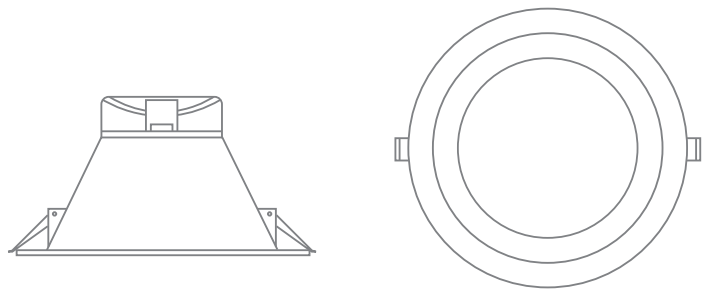

CASTA MED - LARGE

- FEATURES:**
- Professional Med - Large size, deep baffle low glare general LED downlight
 - 16W or 20W versions
 - Integral electronic driver / Phase-cut dim
 - Fixed - 90° Beam angle
 - Lumen options 1500lm up to 2100lm
 - Colour temps available: 3000K / 4000K / 5700K 3-CCT selectable
 - IP54
 - IC-4 insulation rated
 - Lifetime 40,000hrs
- Ideal for commercial / retail / applications
 - IES files available on request

**TRIM
COLOUR:** White -3

CODE	LAMP TYPE	WATTAGE	LUMENS	COLOUR TEMP	BEAM ANGLE	CRI	VOLTAGE	DIMENSIONS
CASTA16	LED	16W	1500-1750lm	3000k/4000k/5200k	90°	80	220-240V AC	190mm diameter x 115.3mm height cut out - 165mm diameter
CASTA20	LED	20W	1900-2100lm	3000k/4000k/5200k	90°	80	220-240V AC	240mm diameter x 132.5mm height cut out - 225mm diameter