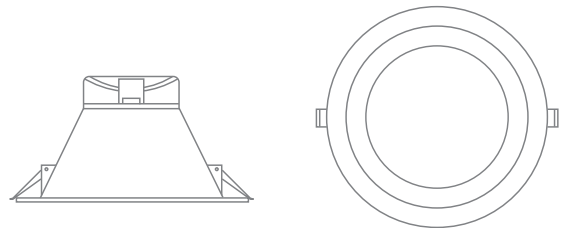

CASTA MINI - SMALL

- FEATURES:**
- Professional small size, deep baffle low glare general LED downlight
 - 10W and 13W versions
 - Integral electronic driver / Phase-cut dim
 - Fixed - 90° Beam angle
 - Lumen options 700lm up to 1250lm
 - Colour temps available: 3000K / 4000K / 5700K 3-CCT selectable
 - IP54
 - IC-4 insulation rated
 - Lifetime 40,000hrs
 - Ideal for commercial/ retail/ applications
 - IES files available on request

TRIM

COLOUR: White -3

CODE	LAMP TYPE	WATTAGE	LUMENS	COLOUR TEMP	BEAM ANGLE	CRI	VOLTAGE	DIMENSIONS
CASTA10	LED	10W	700-900lm	3000k/4000k/5200k	90°	80	220-240V AC	115mm diameter x 83.4mm height cut out - 90mm diameter
CASTA13	LED	13W	1000-1250lm	3000k/4000k/5200k	90°	80	220-240V AC	145mm diameter x 97.3mm height cut out - 125mm diameter