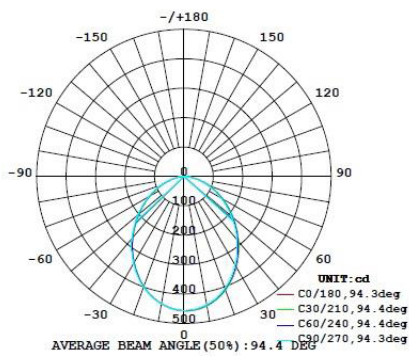

CASTA MINI - SMALL

- FEATURES:**
- Professional small size, deep baffle low glare general LED downlight
 - 10W and 13W versions
 - Integral electronic driver / Phase-cut dim
 - Fixed - 90° Beam angle
 - Lumen options 700lm up to 1250lm
 - Colour temps available: 3000K / 4000K / 5700K 3-CCT selectable
 - IP54
 - IC-4 insulation rated
 - Lifetime 40,000hrs
 - Ideal for commercial/ retail/ applications
 - IES files available on request

TRIM

COLOUR: White -3

CODE	LAMP TYPE	WATTAGE	LUMENS	COLOUR TEMP	BEAM ANGLE	CRI	VOLTAGE	DIMENSIONS
CASTA10	LED	10W	700-900lm	3000k/4000k/5200k	90°	80	220-240V AC	115mm diameter x 83.4mm height cut out - 90mm diameter
CASTA13	LED	13W	1000-1250lm	3000k/4000k/5200k	90°	80	220-240V AC	145mm diameter x 97.3mm height cut out - 125mm diameter