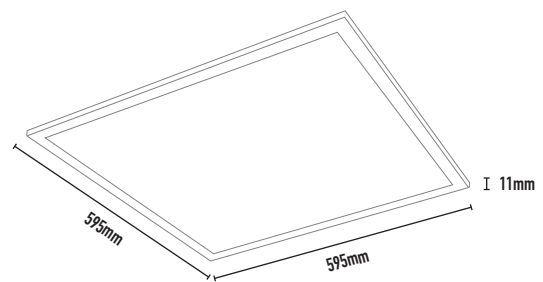

## SLIM SQUARE LED PANEL

- FEATURES:**
- Professional Slim led Panel
  - 40W 4000K 4000lm
  - Requires remote electronic driver / Non-dim standard
  - Specify / Phase-cut dim / Dali dim available on request
  - 110° Beam angle
  - Colour temps available: 4000k
  - Surface mount and suspended accessories available on request
  - Plaster mount kit available on request
  - IP20
  - Lifetime 40,000hrs
  - Ideal for commercial applications
  - IES files available on request

**TRIM COLOURS:**  White -3

CODE	LAMP TYPE	WATTAGE	LUMENS	COLOUR TEMP	BEAM ANGLE	CRI	mA	DIMENSIONS
SSP 404	LED	40	4000	4000K	110°	80	1000	595mm x 595mm x 11mm Cut out - 580mm x 580mm