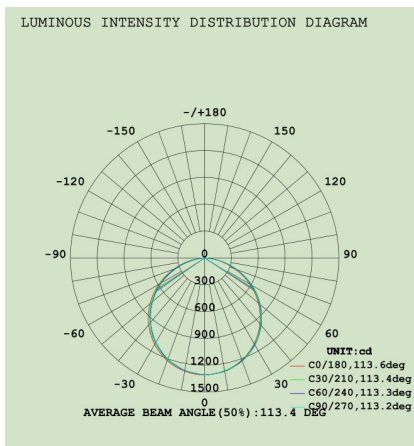

## SLIM SQUARE LED PANEL

- FEATURES:**
- Professional Slim led Panel
  - 40W 4000K 4000lm
  - Requires remote electronic driver / Non-dim standard
  - Specify / Phase-cut dim / Dali dim available on request
  - 110° Beam angle
  - Colour temps available: 4000k
  - Surface mount and suspended accessories available on request
  - Plaster mount kit available on request
  - IP20
  - Lifetime 40,000hrs
  - Ideal for commercial applications
  - IES files available on request

**TRIM COLOURS:**  White -3

CODE	LAMP TYPE	WATTAGE	LUMENS	COLOUR TEMP	BEAM ANGLE	CRI	mA	DIMENSIONS
SSP 404	LED	40	4000	4000K	110°	80	1000	595mm x 595mm x 11mm Cut out - 580mm x 580mm