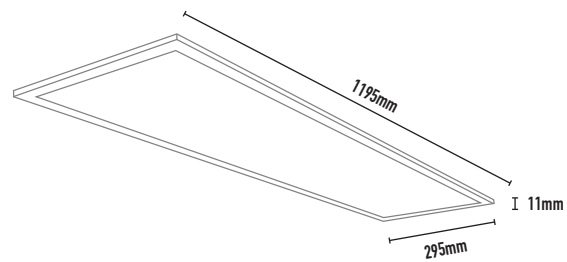

SLIM LED PANEL

- FEATURES:**
- Professional Slim led Panel
 - 40W 4000K 4000lm
 - Requires remote electronic driver / Non-dim standard
 - Specify / Phase-cut dim / Dali dim available on request
 - 110° Beam angle
 - Colour temps available: 4000k
 - Surface mount and suspended accessories available on request
 - Plaster mount kit available on request
 - IP20
 - Lifetime 40,000hrs
- Ideal for commercial applications
 - IES files available on request

TRIM COLOURS: White -3

LUMINOUS INTENSITY DISTRIBUTION DIAGRAM

CODE	LAMP TYPE	WATTAGE	LUMENS	COLOUR TEMP	BEAM ANGLE	CRI	mA	DIMENSIONS
LSP 404	LED	40	4000	4000K	110°	80	1000	1195mm x 295mm x 11mm Cut out - 1180mm x 280mm