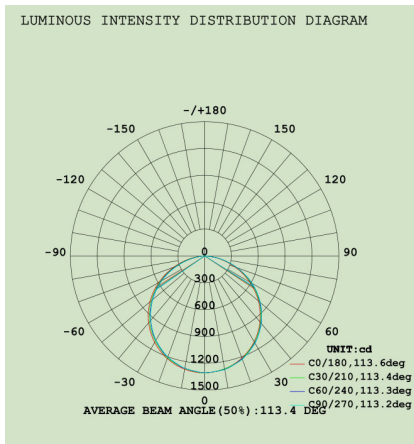

SLIM LED PANEL

- FEATURES:**
- Professional Slim led Panel
 - 40W 4000K 4000lm
 - Requires remote electronic driver / Non-dim standard
 - Specify / Phase-cut dim / Dali dim available on request
 - 110° Beam angle
 - Colour temps available: 4000k
 - Surface mount and suspended accessories available on request
 - Plaster mount kit available on request
 - IP20
 - Lifetime 40,000hrs
- Ideal for commercial applications
 - IES files available on request

TRIM COLOURS: White -3

LUMINOUS INTENSITY DISTRIBUTION DIAGRAM

CODE	LAMP TYPE	WATTAGE	LUMENS	COLOUR TEMP	BEAM ANGLE	CRI	mA	DIMENSIONS
LSP 404	LED	40	4000	4000K	110°	80	1000	1195mm x 295mm x 11mm Cut out - 1180mm x 280mm