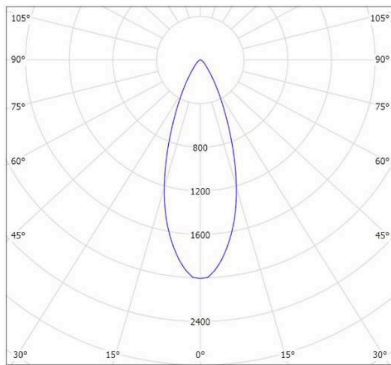

CLOUD COB - PRO

- FEATURES:**
- Australian designed & manufactured professional recessed low glare accent LED downlight
 - Adjustable 45° tilt, 359° rotation
 - Lumen options 980lm up to 1510lm / CRI 80 / CRI 90
 - Requires remote electronic driver.
 - Specify - Non dim / Phase-cut dim / Dali dim
 - Dali - Smart phone blue tooth connectivity available on request
 - Dali dim 100% - 0.1% option available on request
 - Casambi Bluetooth wireless mesh control system available on request
 - Colour temps available: 2700k/3000k/4000k
 - Serviceable IP20 downlight
- Ideal for commercial / hospitality / retail / gallery / museum / residential / applications
 - IES files available on request

TRIM COLOURS:

	Black	-2	Inner standard as Black
	White	-3	
	White	-3-3	
	Silver	-6	
	Custom	-5	

40 DEGREE

CODE	LAMP TYPE	WATTAGE	LUMENS	COLOUR TEMP	BEAM ANGLE	CRI	mA	DIMENSIONS
CLD501	COB	1x 12.3W	980lm	3000K	15,24,40	90	350	UNO 165mm diameter x 118mm height cutout - 150mm diameter
CLD052	COB	2x 12.3W	1960lm	3000K	15,24,40	90	350	DUO 165mm x 265mm x 118mm height cutout - 115mm x 210mm
CLD503	COB	3x 12.3W	2940lm	3000K	15,24,40	90	350	TRIO 165mm x 370mm x 118mm height cutout - 115mm x 310mm