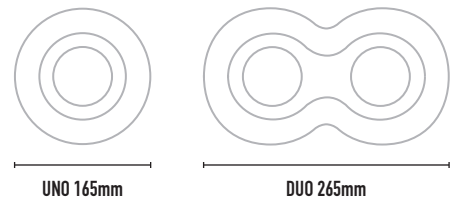

CLOUD COB - PRO

- FEATURES:**
- Australian designed & manufactured professional recessed low glare accent LED downlight
 - Adjustable 45° tilt, 359° rotation
 - Lumen options 980lm up to 1510lm / CRI 80 / CRI 90
 - Requires remote electronic driver.
 - Specify - Non dim / Phase-cut dim / Dali dim
 - Dali - Smart phone blue tooth connectivity available on request
 - Dali dim 100% - 0.1% option available on request
 - Casambi Bluetooth wireless mesh control system available on request
 - Colour temps available: 2700k/3000k/4000k
 - Serviceable IP20 downlight
- Ideal for commercial / hospitality / retail / gallery / museum / residential / applications
 - IES files available on request

TRIM COLOURS:

	Black	-2	Inner standard as Black
	White	-3	
	White	-3-3	
	Silver	-6	
	Custom	-5	

40 DEGREE

CODE	LAMP TYPE	WATTAGE	LUMENS	COLOUR TEMP	BEAM ANGLE	CRI	mA	DIMENSIONS
CLD501	COB	1x 12.3W	980lm	3000K	15,24,40	90	350	UNO 165mm diameter x 118mm height cutout - 150mm diameter
CLD052	COB	2x 12.3W	1960lm	3000K	15,24,40	90	350	DUO 165mm x 265mm x 118mm height cutout - 115mm x 210mm
CLD503	COB	3x 12.3W	2940lm	3000K	15,24,40	90	350	TRIO 165mm x 370mm x 118mm height cutout - 115mm x 310mm