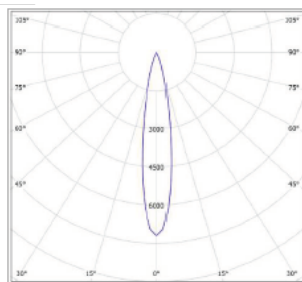

24 DEGREE

PROFESSIONAL

TO SPECIFY ADDITIONAL LED MODULE, "LAMP" OPTIONS: PLEASE SELECT FROM THE CODES BELOW AND ADD TO THE SPECIFICATION

CODE	WATTAGE	LUMENS	COLOUR TEMP	BEAM ANGLE	CRI	MA
MC50-COB-900-927-15D-G1	12.3	980	2700k	15	90	350
MC50-COB-900-927-24D-G1	12.3	960	2700k	24	90	350
MC50-COB-900-927-40D-G1	12.3	920	2700k	40	90	350
MC50-COB-900-930-15D G1	12.3	1040	3000K	15	90	350
MC50-COB-900-930-24D G1	12.3	1020	3000K	24	90	350
MC50-COB-900-930-40D G1	12.3	980	3000K	40	90	350
MC50-COB-900-940-15D G1	12.3	1120	4000K	15	90	350
MC50-COB-900-940-24D G1	12.3	1090	4000K	24	90	350
MC50-COB-900-940-40D G1	12.3	1050	4000K	40	90	350
MC50-COB-1400-930-24D G1	12.9	1430	3000K	24	80	350
MC50-COB-1400-930-40D G1	12.9	1360	3000K	40	80	350
MC50-COB-1400-940-24D G1	12.9	1510	4000K	24	80	350
MC50-COB-1400-940-40D G1	12.9	1430	4000K	40	80	350

- Color consistency Mac Adam Step: 3 (<3SDCM)
- High color rendering performance, CRI 80 and 90 (TM30 compliant) IES TM30

15 DEGREE