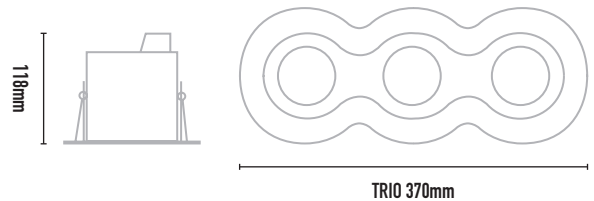

CLOUD COB - PRO

- FEATURES:**
- Australian designed & manufactured professional recessed low glare accent LED downlight
 - Adjustable 45° tilt, 359° rotation
 - Lumen options 980lm up to 1510lm / CRI 80 / CRI 90
 - Requires remote electronic driver.
 - Specify - Non dim / Phase-cut dim / Dali dim
 - Dali - Smart phone blue tooth connectivity available on request
 - Dali dim 100% - 0.1% option available on request
 - Casambi Bluetooth wireless mesh control system available on request
 - Colour temps available: 2700k/3000k/4000k
 - Serviceable IP20 downlight
- Ideal for commercial / hospitality / retail / gallery / museum / residential / applications
 - IES files available on request

TRIM COLOURS:

	Black	-2	Inner standard as Black
	White	-3	
	White	-3-3	
	Silver	-6	
	Custom	-5	

40 DEGREE

CODE	LAMP TYPE	WATTAGE	LUMENS	COLOUR TEMP	BEAM ANGLE	CRI	mA	DIMENSIONS
CLD501	COB	1x 12.3W	980lm	3000K	15,24,40	90	350	UNO 165mm diameter x 118mm height cutout - 150mm diameter
CLD052	COB	2x 12.3W	1960lm	3000K	15,24,40	90	350	DUO 165mm x 265mm x 118mm height cutout - 115mm x 210mm
CLD503	COB	3x 12.3W	2940lm	3000K	15,24,40	90	350	TRIO 165mm x 370mm x 118mm height cutout - 115mm x 310mm