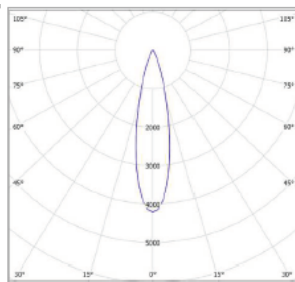

PROFESSIONAL

TO SPECIFY ADDITIONAL LED MODULE, "LAMP" OPTIONS: PLEASE SELECT FROM THE CODES BELOW AND ADD TO THE SPECIFICATION

CODE	WATTAGE	LUMENS	COLOUR TEMP	BEAM ANGLE	CRI	MA
MC50-COB-900-927-15D-G1	12.3	980	2700k	15	90	350
MC50-COB-900-927-24D-G1	12.3	960	2700k	24	90	350
MC50-COB-900-927-40D-G1	12.3	920	2700k	40	90	350
MC50-COB-900-930-15D G1	12.3	1040	3000K	15	90	350
MC50-COB-900-930-24D G1	12.3	1020	3000K	24	90	350
MC50-COB-900-930-40D G1	12.3	980	3000K	40	90	350
MC50-COB-900-940-15D G1	12.3	1120	4000K	15	90	350
MC50-COB-900-940-24D G1	12.3	1090	4000K	24	90	350
MC50-COB-900-940-40D G1	12.3	1050	4000K	40	90	350
MC50-COB-1400-930-24D G1	12.9	1430	3000K	24	80	350
MC50-COB-1400-930-40D G1	12.9	1360	3000K	40	80	350
MC50-COB-1400-940-24D G1	12.9	1510	4000K	24	80	350
MC50-COB-1400-940-40D G1	12.9	1430	4000K	40	80	350

- Color consistency Mac Adam Step: 3 (<3SDCM)
- High color rendering performance, CRI 80 and 90 (TM30 compliant) IES TM30

24 DEGREE

DRIVER OPTIONS:

- OTI / Dali dimmable
- OTE / PhaseCut
- OT / Non dimmable