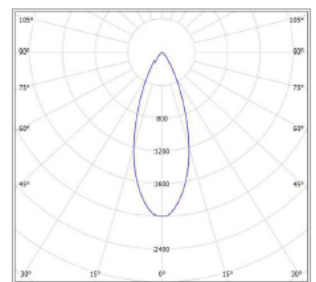

TRIM COLOURS:

	Black	-2	Inner standard as Black
	White	-3	
	White	-3-3	
	Silver	-6	
	Custom	-5	

40 DEGREE

CODE	LAMP TYPE	WATTAGE	LUMENS	COLOUR TEMP	BEAM ANGLE	CRI	mA	DIMENSIONS
CLD501	COB	1x 12.3W	980lm	3000K	15,24,40	90	350	UNO 165mm diameter x 118mm height cutout - 150mm diameter
CLD052	COB	2x 12.3W	1960lm	3000K	15,24,40	90	350	DUO 165mm x 265mm x 118mm height cutout - 115mm x 210mm
CLD503	COB	3x 12.3W	2940lm	3000K	15,24,40	90	350	TRIO 165mm x 370mm x 118mm height cutout - 115mm x 310mm

- Color consistency Mac Adam Step: 3 (<3SDCM)
- High color rendering performance, CRI 80 and 90 (TM30 compliant) IES TM30

15 DEGREE

24 DEGREE

40 DEGREE

DRIVER OPTIONS:

- OTI / Dali dimmable
- OTE / PhaseCut
- OT / Non dimmable