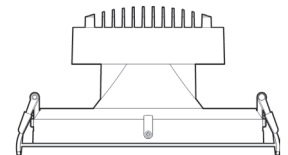

CASTA LOW GLARE DOWNLIGHT

- FEATURES:**
- Professional recessed ultra-low glare recessed large accent COB downlight
 - Offers low glare indirect lighting (UGR 11.1)
 - LED light source.
 - Fixed 40° Beam angle.
 - Lumen options 1100lm up to 2550lm / CRI 80
 - Requires remote electronic driver.
 - Non-dim as standard or Specify – Phase-cut dim or Dali dim
 - Colour temps available: 3000k / 4000k
 - Protection class IP40 downlight
 - Ideal for commercial / hospitality / retail / office / lobby areas / shopping center applications
 - IES files available on request

TRIM COLOURS:

<input checked="" type="checkbox"/>	Black	-2
<input type="checkbox"/>	White	-3
<input type="checkbox"/>	Custom	-5

15W

20W

CODE	LAMP TYPE	WATTAGE	LUMENS	COLOUR TEMP	BEAM ANGLE	CRI	mA	DIMENSIONS
CLG153	COB	15W	1100lm	3000K	40°	80	68	170mm Dia x 102mm height - cut out 155mm diameter
CLG154	COB	15W	1150lm	4000K	40°	80	68	170mm Dia x 102mm height - cut out 155mm diameter
CLG203	COB	20W	1650lm	3000K	40°	80	95	220mm Dia x 121mm height -cut out 205mm diameter
CLG204	COB	20W	1700lm	4000K	40°	80	95	220mm Dia x 121mm height -cut out 205mm diameter
CLG303	COB	30W	2450lm	3000K	40°	80	140	220mm Dia x 121mm height -cut out 205mm diameter
CLG304	COB	30W	2550lm	4000K	40°	80	140	220mm Dia x 121mm height -cut out 205mm diameter