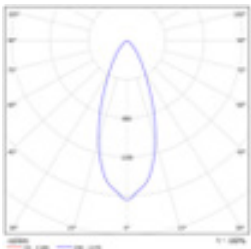

CASTA LOW GLARE DOWNLIGHT

- FEATURES:**
- Professional recessed ultra-low glare recessed large accent COB downlight
 - Offers low glare indirect lighting (UGR 11.1)
 - LED light source.
 - Fixed 40° Beam angle.
 - Lumen options 1100lm up to 2550lm / CRI 80
 - Requires remote electronic driver.
 - Non-dim as standard or Specify – Phase-cut dim or Dali dim
 - Colour temps available: 3000k / 4000k
 - Protection class IP40 downlight
 - Ideal for commercial / hospitality / retail / office / lobby areas / shopping center applications
 - IES files available on request

TRIM COLOURS:

<input checked="" type="checkbox"/>	Black	-2
<input type="checkbox"/>	White	-3
<input type="checkbox"/>	Custom	-5

15W

20W

CODE	LAMP TYPE	WATTAGE	LUMENS	COLOUR TEMP	BEAM ANGLE	CRI	mA	DIMENSIONS
CLG153	COB	15W	1100lm	3000K	40°	80	68	170mm Dia x 102mm height - cut out 155mm diameter
CLG154	COB	15W	1150lm	4000K	40°	80	68	170mm Dia x 102mm height - cut out 155mm diameter
CLG203	COB	20W	1650lm	3000K	40°	80	95	220mm Dia x 121mm height -cut out 205mm diameter
CLG204	COB	20W	1700lm	4000K	40°	80	95	220mm Dia x 121mm height -cut out 205mm diameter
CLG303	COB	30W	2450lm	3000K	40°	80	140	220mm Dia x 121mm height -cut out 205mm diameter
CLG304	COB	30W	2550lm	4000K	40°	80	140	220mm Dia x 121mm height -cut out 205mm diameter