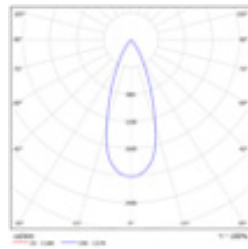

CASTA LOW GLARE DOWNLIGHT

- FEATURES:**
- Professional recessed ultra-low glare recessed large accent COB downlight
 - Offers low glare indirect lighting (UGR 11.1)
 - LED light source.
 - Fixed 40° Beam angle.
 - Lumen options 1100lm up to 2550lm / CRI 80
 - Requires remote electronic driver.
 - Non-dim as standard or Specify – Phase-cut dim or Dali dim
 - Colour temps available: 3000k / 4000k
 - Protection class IP40 downlight
 - Ideal for commercial / hospitality / retail / office / lobby areas / shopping center applications
 - IES files available on request

TRIM COLOURS:

<input checked="" type="checkbox"/>	Black	-2
<input type="checkbox"/>	White	-3
<input type="checkbox"/>	Custom	-5

15W

20W

CODE	LAMP TYPE	WATTAGE	LUMENS	COLOUR TEMP	BEAM ANGLE	CRI	mA	DIMENSIONS
CLG153	COB	15W	1100lm	3000K	40°	80	68	170mm Dia x 102mm height - cut out 155mm diameter
CLG154	COB	15W	1150lm	4000K	40°	80	68	170mm Dia x 102mm height - cut out 155mm diameter
CLG203	COB	20W	1650lm	3000K	40°	80	95	220mm Dia x 121mm height -cut out 205mm diameter
CLG204	COB	20W	1700lm	4000K	40°	80	95	220mm Dia x 121mm height -cut out 205mm diameter
CLG303	COB	30W	2450lm	3000K	40°	80	140	220mm Dia x 121mm height -cut out 205mm diameter
CLG304	COB	30W	2550lm	4000K	40°	80	140	220mm Dia x 121mm height -cut out 205mm diameter