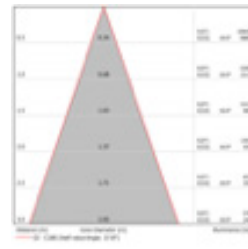

CASTA LOW GLARE DOWNLIGHT

- FEATURES:**
- Professional recessed ultra-low glare recessed large accent COB downlight
 - Offers low glare indirect lighting (UGR 11.1)
 - LED light source.
 - Fixed 40° Beam angle.
 - Lumen options 1100lm up to 2550lm / CRI 80
 - Requires remote electronic driver.
 - Non-dim as standard or Specify – Phase-cut dim or Dali dim
 - Colour temps available: 3000k / 4000k
 - Protection class IP40 downlight
 - Ideal for commercial / hospitality / retail / office / lobby areas / shopping center applications
 - IES files available on request

TRIM COLOURS:

<input checked="" type="checkbox"/>	Black	-2
<input type="checkbox"/>	White	-3
<input type="checkbox"/>	Custom	-5

15W

20W

CODE	LAMP TYPE	WATTAGE	LUMENS	COLOUR TEMP	BEAM ANGLE	CRI	mA	DIMENSIONS
CLG153	COB	15W	1100lm	3000K	40°	80	68	170mm Dia x 102mm height - cut out 155mm diameter
CLG154	COB	15W	1150lm	4000K	40°	80	68	170mm Dia x 102mm height - cut out 155mm diameter
CLG203	COB	20W	1650lm	3000K	40°	80	95	220mm Dia x 121mm height -cut out 205mm diameter
CLG204	COB	20W	1700lm	4000K	40°	80	95	220mm Dia x 121mm height -cut out 205mm diameter
CLG303	COB	30W	2450lm	3000K	40°	80	140	220mm Dia x 121mm height -cut out 205mm diameter
CLG304	COB	30W	2550lm	4000K	40°	80	140	220mm Dia x 121mm height -cut out 205mm diameter