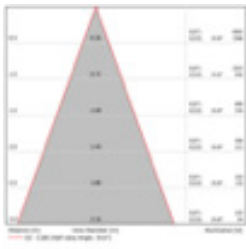

CASTA LOW GLARE DOWNLIGHT

- FEATURES:**
- Professional recessed ultra-low glare recessed large accent COB downlight
 - Offers low glare indirect lighting (UGR 11.1)
 - LED light source.
 - Fixed 40° Beam angle.
 - Lumen options 1100lm up to 2550lm / CRI 80
 - Requires remote electronic driver.
 - Non-dim as standard or Specify – Phase-cut dim or Dali dim
 - Colour temps available: 3000k / 4000k
 - Protection class IP40 downlight
 - Ideal for commercial / hospitality / retail / office / lobby areas / shopping center applications
 - IES files available on request

TRIM COLOURS:

<input checked="" type="checkbox"/>	Black	-2
<input type="checkbox"/>	White	-3
<input type="checkbox"/>	Custom	-5

15W

20W

CODE	LAMP TYPE	WATTAGE	LUMENS	COLOUR TEMP	BEAM ANGLE	CRI	mA	DIMENSIONS
CLG153	COB	15W	1100lm	3000K	40°	80	68	170mm Dia x 102mm height - cut out 155mm diameter
CLG154	COB	15W	1150lm	4000K	40°	80	68	170mm Dia x 102mm height - cut out 155mm diameter
CLG203	COB	20W	1650lm	3000K	40°	80	95	220mm Dia x 121mm height -cut out 205mm diameter
CLG204	COB	20W	1700lm	4000K	40°	80	95	220mm Dia x 121mm height -cut out 205mm diameter
CLG303	COB	30W	2450lm	3000K	40°	80	140	220mm Dia x 121mm height -cut out 205mm diameter
CLG304	COB	30W	2550lm	4000K	40°	80	140	220mm Dia x 121mm height -cut out 205mm diameter