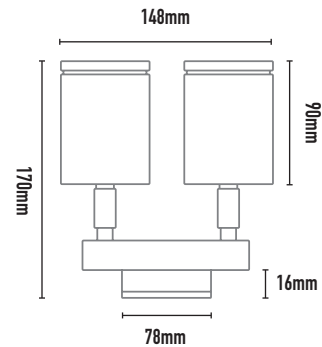

ASTRO TWIN GU10

- FEATURES:**
- Adjustable double headed spotlight IP66
 - 360° rotation & 90° elevation
 - 240v GU10
 - Marine grade 316 stainless steel option
 - Solid copper finish available
 - Serviceable fittings
 - Ideal for many exterior commercial and residential applications

- COLOURS:**
-  Black -BL
 -  White -WH
 -  Silver -MS
 -  Copper -COP
 -  Stainless Steel -SS

LAMP SPECIFICATIONS:

STANDARD: 6W PAR16 LED
3000K - 45 degree - 320lm

PROFESSIONAL: 6W PAR16
3000K - 25, 45, 60 degree - 320lm
4000K - 25, 45, 60 degree - 350lm

ACCESSORIES: Linear Spread Lens, Hex Cell Louvre Kit and Glare Guards available on request.

G6ML - GLARE GUARD MOONLIGHT OPTION

100mm x 63.5mm diameter
(Black, white, silver only)

G6 - GLARE GUARD

70mm x 63.5mm diameter

CODE	LAMP TYPE	WATTAGE	LUMENS	COLOUR TEMP	BEAM ANGLE	CRI	DIMENSIONS
HZTWSGU	GU10	2x 4W-6W	2x 320lm	3000K	25,45,60	85	SPOT - 90mm x 63.5mm diameter SCREW MOUNT - 16mm x 78mm diameter