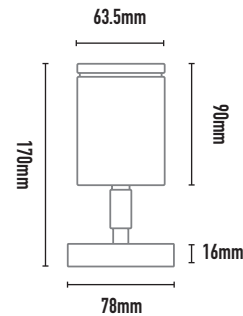

ACCESSORIES: Linear Spread Lens, Hex Cell Louvre Kit and Glare Guards available on request.

GGML - GLARE GUARD MOONLIGHT OPTION

100mm x 63.5mm diameter
(Black, white, silver only)

GG - GLARE GUARD

70mm x 63.5mm diameter

CODE	LAMP TYPE	WATTAGE	LUMENS	COLOUR TEMP	BEAM ANGLE	CRI	DIMENSIONS
HZWSGU	GU10	4W-6W	320lm	3000K	25,45,60	85	SPOT - 90mm x 63.5mm diameter SCREW MOUNT - 16mm x 78mm diameter