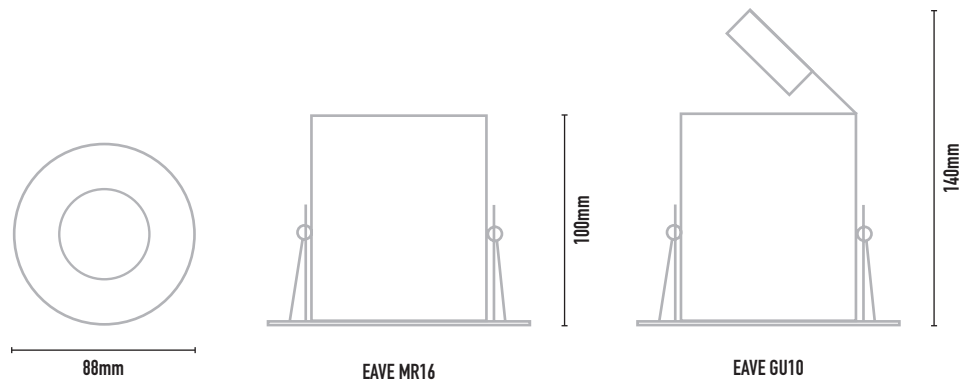

# EAVE LITE

- FEATURES:**
- Recessed low glare recessed IP rated accent downlight
  - Fixed pinhole offers low glare for discrete lighting
  - 240v or 12v options available.
  - LED lamp / PAR16 LED GU10 240V, offers various lamp options
  - LED lamp / MR16 Requires remote electronic driver.
  - Integral rear cover
  - Serviceable IP66 downlight
  - Ideal for exterior applications, residential / commercial

- COLOURS:**
- Black -BL
  - White -WH
  - Silver -MS
  - Copper -COP
  - Stainless Steel -SS

CODE	LAMP TYPE	WATTAGE	LUMENS	COLOUR TEMP	BEAM ANGLE	CRI	DIMENSIONS
HZEAVEGU	GU10	4W-6W	320lm	3000K	25,45,60	85	88mm dia x 100mm depth - 78mm cutout
HZEAVEMR	MR16	4W-6W	320lm	3000K	25,45,60	85	88mm dia x 100mm depth - 78mm cutout