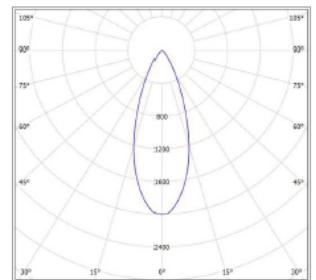

CODE	LAMP TYPE	WATTAGE	LUMENS	COLOUR TEMP	BEAM ANGLE	CRI	mA	DIMENSIONS
MBW2361	COB	2 x 18	2 x 1800	2700K/3000K/4000K	15,24,40,60	90	500	510mm x 273mm x 163mm

PROFESSIONAL

TO SPECIFY ADDITIONAL LED MODULE, "LAMP" OPTIONS: PLEASE SELECT FROM THE CODES BELOW AND ADD TO THE SPECIFICATION

CODE	WATTAGE	LUMENS	COLOUR TEMP	BEAM ANGLE	CRI	MA
MC111-COB-1800-927-15D-G1	18	1730	2700	15	90	500
MC111-COB-1800-927-24D-G1	18	1770	2700	24	90	500
MC111-COB-1800-927-40D-G1	18	1770	2700	40	90	500
MC111-COB-1800-930-15D-G1	18	1840	3000	15	90	500
MC111-COB-1800-930-24D-G1	18	1880	3000	24	90	500
MC111-COB-1800-930-40D-G1	18	1800	3000	40	90	500
MC111-COB-1800-940-15D-G1	18	1940	4000	15	90	500
MC111-COB-1800-940-24D-G1	18	1990	4000	24	90	500
MC111-COB-1800-940-40D-G1	18	1910	4000	40	80	500
MC111-COB-2800-830-15D-G1	25.9	2700	3000	15	80	700
MC111-COB-2800-830-24D-G1	25.9	2760	3000	24	80	700
MC111-COB-2800-830-40D-G1	25.9	2650	3000	40	80	700
MC111-COB-2800-840-15D-G1	25.9	2830	4000	15	80	700
MC111-COB-2800-840-24D-G1	25.9	2900	4000	24	80	700
MC111-COB-2800-840-40D-G1	25.9	2780	4000	40	80	700
MC111-COB-4300-830-24D-G1	37.6	4550	3000	24	80	1050
MC111-COB-4300-830-40D-G1	37.6	4340	3000	40	80	1050
MC111-COB-4300-830-60D-G1	37.6	4240	3000	60	80	1050
MC111-COB-4300-840-24D-G1	37.6	4780	4000	24	80	1050
MC111-COB-4300-840-40D-G1	37.6	4560	4000	40	80	1050
MC111-COB-4300-840-60D-G1	37.6	4450	4000	60	80	1050

- Color consistency Mac Adam Step: 3 (<3SDCM)
- High color rendering performance, CRI 80 and 90 (TM30 compliant) IES TM30

15 DEGREE

24 DEGREE

40 DEGREE

DRIVER OPTIONS:

- OTI / Dali dimmable
- OTE / PhaseCut
- OT / Non dimmable