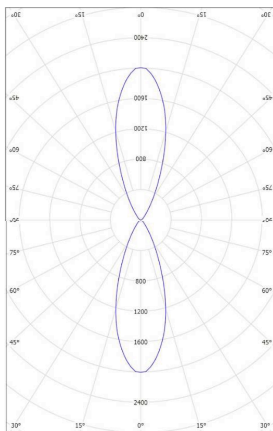

CODE	LAMP TYPE	WATTAGE	LUMENS	COLOUR TEMP	BEAM ANGLE	CRI	mA	DIMENSIONS
MBW2361	COB	2 x 18	2 x 1800	2700K/3000K/4000K	15,24,40,60	90	500	510mm x 273mm x 163mm

PROFESSIONAL

TO SPECIFY ADDITIONAL LED MODULE, "LAMP" OPTIONS: PLEASE SELECT FROM THE CODES BELOW AND ADD TO THE SPECIFICATION