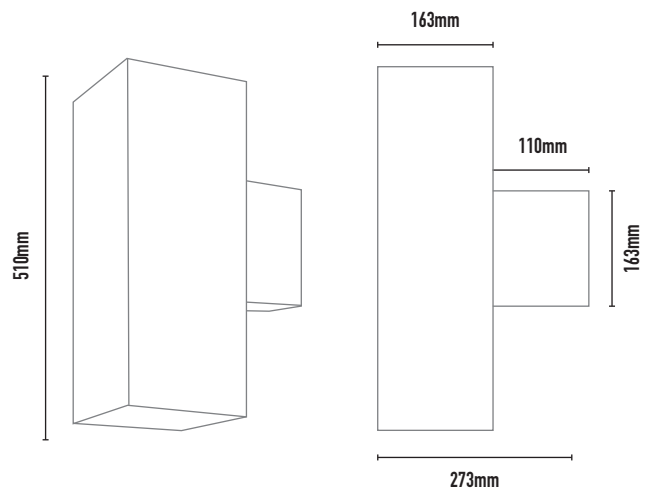

MONDO BLOK UP & DOWN

X-LARGE COB - PRO

- FEATURES:**
- Australian designed & manufactured professional low glare accent COB Wall light
 - Extruded aluminium body
 - Adjustable 45° tilt
 - Lumen options 3600 up to 9560lm / CRI 80 / CRI 90
 - Requires remote electronic driver.
 - Specify - Non dim / Phase-cut dim / Dali dim
 - Dali - Smart phone blue tooth connectivity available on request
 - Dali dim 100% - 0.1% option available on request
 - Casambi Bluetooth wireless mesh control system available on request
 - Colour temps available: 2700k/3000k/4000k
 - Serviceable IP20 wall light
- Ideal for commercial / hospitality / retail / gallery / museum applications
 - IES files available on request

TRIM COLOURS:

	Black	-2
	White	-3
	Silver	-6
	Custom	-5

- ACCESSORIES:**
- Frosted glass 30mm (FG)
 - Deco colour glass 50mm (DG)
 - Honeycomb filter (AL 111)

40 DEGREE BEAM ANGLE AS PER STANDARD SPEC OPTIONS BELOW.

CODE	LAMP TYPE	WATTAGE	LUMENS	COLOUR TEMP	BEAM ANGLE	CRI	mA	DIMENSIONS
MBW2361	COB	2 x 18	2 x 1800	2700K/3000K/4000K	15,24,40,60	90	500	510mm x 273mm x 163mm

PROFESSIONAL

TO SPECIFY ADDITIONAL LED MODULE, "LAMP" OPTIONS: PLEASE SELECT FROM THE CODES BELOW AND ADD TO THE SPECIFICATION