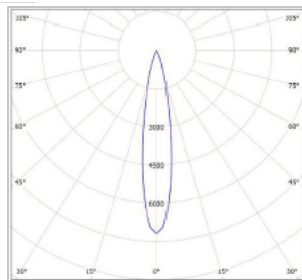

24 DEGREE

PROFESSIONAL

TO SPECIFY ADDITIONAL LED MODULE, "LAMP" OPTIONS: PLEASE SELECT FROM THE CODES BELOW AND ADD TO THE SPECIFICATION

CODE	WATTAGE	LUMENS	COLOUR TEMP	BEAM ANGLE	CRI	MA
MC111-COB-1800-927-15D-G1	18	1730	2700	15	90	500
MC111-COB-1800-927-24D-G1	18	1770	2700	24	90	500
MC111-COB-1800-927-40D-G1	18	1770	2700	40	90	500
MC111-COB-1800-930-15D-G1	18	1840	3000	15	90	500
MC111-COB-1800-930-24D-G1	18	1880	3000	24	90	500
MC111-COB-1800-930-40D-G1	18	1800	3000	40	90	500
MC111-COB-1800-940-15D-G1	18	1940	4000	15	90	500
MC111-COB-1800-940-24D-G1	18	1990	4000	24	90	500
MC111-COB-1800-940-40D-G1	18	1910	4000	40	80	500
MC111-COB-2800-830-15D-G1	25.9	2700	3000	15	80	700
MC111-COB-2800-830-24D-G1	25.9	2760	3000	24	80	700
MC111-COB-2800-830-40D-G1	25.9	2650	3000	40	80	700
MC111-COB-2800-840-15D-G1	25.9	2830	4000	15	80	700
MC111-COB-2800-840-24D-G1	25.9	2900	4000	24	80	700
MC111-COB-2800-840-40D-G1	25.9	2780	4000	40	80	700
MC111-COB-4300-830-24D-G1	37.6	4550	3000	24	80	1050
MC111-COB-4300-830-40D-G1	37.6	4340	3000	40	80	1050
MC111-COB-4300-830-60D-G1	37.6	4240	3000	60	80	1050
MC111-COB-4300-840-24D-G1	37.6	4780	4000	24	80	1050
MC111-COB-4300-840-40D-G1	37.6	4560	4000	40	80	1050
MC111-COB-4300-840-60D-G1	37.6	4450	4000	60	80	1050

- Color consistency Mac Adam Step: 3 (<3SDCM)
- High color rendering performance, CRI 80 and 90 (TM30 compliant) IES TM30

15 DEGREE