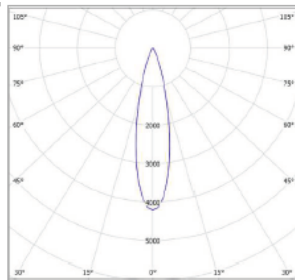

PROFESSIONAL

TO SPECIFY ADDITIONAL LED MODULE, "LAMP" OPTIONS: PLEASE SELECT FROM THE CODES BELOW AND ADD TO THE SPECIFICATION

CODE	WATTAGE	LUMENS	COLOUR TEMP	BEAM ANGLE	CRI	MA
MC111-COB-1800-927-15D-G1	18	1730	2700	15	90	500
MC111-COB-1800-927-24D-G1	18	1770	2700	24	90	500
MC111-COB-1800-927-40D-G1	18	1770	2700	40	90	500
MC111-COB-1800-930-15D-G1	18	1840	3000	15	90	500
MC111-COB-1800-930-24D-G1	18	1880	3000	24	90	500
MC111-COB-1800-930-40D-G1	18	1800	3000	40	90	500
MC111-COB-1800-940-15D-G1	18	1940	4000	15	90	500
MC111-COB-1800-940-24D-G1	18	1990	4000	24	90	500
MC111-COB-1800-940-40D-G1	18	1910	4000	40	80	500
MC111-COB-2800-830-15D-G1	25.9	2700	3000	15	80	700
MC111-COB-2800-830-24D-G1	25.9	2760	3000	24	80	700
MC111-COB-2800-830-40D-G1	25.9	2650	3000	40	80	700
MC111-COB-2800-840-15D-G1	25.9	2830	4000	15	80	700
MC111-COB-2800-840-24D-G1	25.9	2900	4000	24	80	700
MC111-COB-2800-840-40D-G1	25.9	2780	4000	40	80	700
MC111-COB-4300-830-24D-G1	37.6	4550	3000	24	80	1050
MC111-COB-4300-830-40D-G1	37.6	4340	3000	40	80	1050
MC111-COB-4300-830-60D-G1	37.6	4240	3000	60	80	1050
MC111-COB-4300-840-24D-G1	37.6	4780	4000	24	80	1050
MC111-COB-4300-840-40D-G1	37.6	4560	4000	40	80	1050
MC111-COB-4300-840-60D-G1	37.6	4450	4000	60	80	1050

- Color consistency Mac Adam Step: 3 (<3SDCM)
- High color rendering performance, CRI 80 and 90 (TM30 compliant) IES TM30

24 DEGREE

DRIVER OPTIONS:

- OTI / Dali dimmable
- OTE / PhaseCut
- OT / Non dimmable