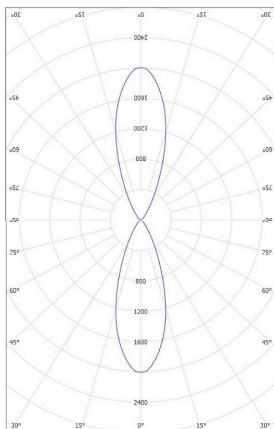

CODE	LAMP TYPE	WATTAGE	LUMENS	COLOUR TEMP	BEAM ANGLE	CRI	mA	DIMENSIONS
ECT50	COB	2 x 12.3	2 x 980	2700K/3000K/4000K	15,24,40	90	350	500mm length x 150mm x 100mm dia

**PROFESSIONAL**

TO SPECIFY ADDITIONAL LED MODULE, "LAMP" OPTIONS: PLEASE SELECT FROM THE CODES BELOW AND ADD TO THE SPECIFICATION