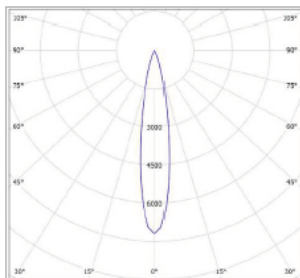

24 DEGREE

PROFESSIONAL

TO SPECIFY ADDITIONAL LED MODULE, "LAMP" OPTIONS: PLEASE SELECT FROM THE CODES BELOW AND ADD TO THE SPECIFICATION

CODE	WATTAGE	LUMENS	COLOUR TEMP	BEAM ANGLE	CRI	MA
MC50-COB-900-927-15D-G1	12.3	980	2700k	15	90	350
MC50-COB-900-927-24D-G1	12.3	960	2700k	24	90	350
MC50-COB-900-927-40D-G1	12.3	920	2700k	40	90	350
MC50-COB-900-930-15D G1	12.3	1040	3000K	15	90	350
MC50-COB-900-930-24D G1	12.3	1020	3000K	24	90	350
MC50-COB-900-930-40D G1	12.3	980	3000K	40	90	350
MC50-COB-900-940-15D G1	12.3	1120	4000K	15	90	350
MC50-COB-900-940-24D G1	12.3	1090	4000K	24	90	350
MC50-COB-900-940-40D G1	12.3	1050	4000K	40	90	350
MC50-COB-1400-930-24D G1	12.9	1430	3000K	24	80	350
MC50-COB-1400-930-40D G1	12.9	1360	3000K	40	80	350
MC50-COB-1400-940-24D G1	12.9	1510	4000K	24	80	350
MC50-COB-1400-940-40D G1	12.9	1430	4000K	40	80	350

- Color consistency Mac Adam Step: 3 (<3SDCM)
- High color rendering performance, CRI 80 and 90 (TM30 compliant) IES TM30

15 DEGREE