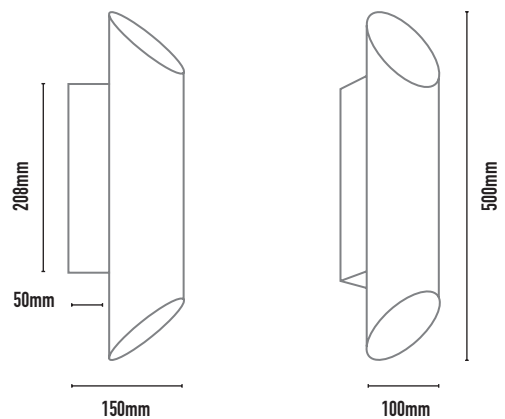

## ECTOR UP & DOWN COB - PRO

- FEATURES:**
- Australian designed & manufactured professional low glare accent COB Wall light
  - Extruded aluminium body
  - Fixed
  - Lumen options 980lm up to 1510lm / CRI 80 / CRI 90
  - Integral electronic driver
  - Specify - Non dim / Phase-cut dim / Dali dim
  - Custom version available on request
  - Colour temps available: 2700k / 3000k / 4000k
  - Serviceable IP20 wall light
  - Ideal for commercial / hospitality / retail / gallery / museum / residential applications
  - IES files available on request

**TRIM COLOURS:**

	Black	-2
	White	-3
	Silver	-6
	Custom	-5

- ACCESSORIES:**
- Frosted glass 30mm (FG)
  - Deco colour glass 50mm (DG)
  - Honeycomb filter (AL 20)

40 DEGREE BEAM ANGLE AS PER STANDARD SPEC OPTIONS BELOW.

CODE	LAMP TYPE	WATTAGE	LUMENS	COLOUR TEMP	BEAM ANGLE	CRI	mA	DIMENSIONS
ECT50	COB	2 x 12.3	2 x 980	2700K/3000K/4000K	15,24,40	90	350	500mm length x 150mm x 100mm dia

**PROFESSIONAL**

TO SPECIFY ADDITIONAL LED MODULE, "LAMP" OPTIONS: PLEASE SELECT FROM THE CODES BELOW AND ADD TO THE SPECIFICATION