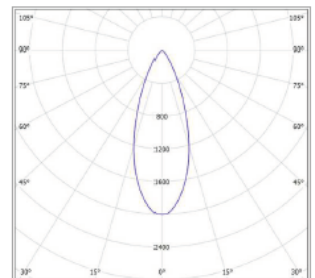

CODE	LAMP TYPE	WATTAGE	LUMENS	COLOUR TEMP	BEAM ANGLE	CRI	mA	DIMENSIONS
ECT50	COB	2 x 12.3	2 x 980	2700K/3000K/4000K	15,24,40	90	350	500mm length x 150mm x 100mm dia

**PROFESSIONAL**

TO SPECIFY ADDITIONAL LED MODULE, "LAMP" OPTIONS: PLEASE SELECT FROM THE CODES BELOW AND ADD TO THE SPECIFICATION

CODE	WATTAGE	LUMENS	COLOUR TEMP	BEAM ANGLE	CRI	MA
MC50-COB-900-927-15D-G1	12.3	980	2700k	15	90	350
MC50-COB-900-927-24D-G1	12.3	960	2700k	24	90	350
MC50-COB-900-927-40D-G1	12.3	920	2700k	40	90	350
MC50-COB-900-930-15D G1	12.3	1040	3000K	15	90	350
MC50-COB-900-930-24D G1	12.3	1020	3000K	24	90	350
MC50-COB-900-930-40D G1	12.3	980	3000K	40	90	350
MC50-COB-900-940-15D G1	12.3	1120	4000K	15	90	350
MC50-COB-900-940-24D G1	12.3	1090	4000K	24	90	350
MC50-COB-900-940-40D G1	12.3	1050	4000K	40	90	350
MC50-COB-1400-930-24D G1	12.9	1430	3000K	24	80	350
MC50-COB-1400-930-40D G1	12.9	1360	3000K	40	80	350
MC50-COB-1400-940-24D G1	12.9	1510	4000K	24	80	350
MC50-COB-1400-940-40D G1	12.9	1430	4000K	40	80	350

- Color consistency Mac Adam Step: 3 (<3SDCM)
- High color rendering performance, CRI 80 and 90 (TM30 compliant) IES TM30

**15 DEGREE**

**24 DEGREE**

**40 DEGREE**

**DRIVER OPTIONS:**

- OTI / Dali dimmable
- OTE / PhaseCut
- OT / Non dimmable