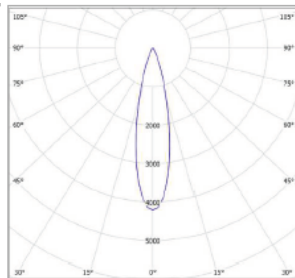

PROFESSIONAL

TO SPECIFY ADDITIONAL LED MODULE, "LAMP" OPTIONS: PLEASE SELECT FROM THE CODES BELOW AND ADD TO THE SPECIFICATION

CODE	WATTAGE	LUMENS	COLOUR TEMP	BEAM ANGLE	CRI	MA
MC50-COB-900-927-15D-G1	12.3	980	2700k	15	90	350
MC50-COB-900-927-24D-G1	12.3	960	2700k	24	90	350
MC50-COB-900-927-40D-G1	12.3	920	2700k	40	90	350
MC50-COB-900-930-15D G1	12.3	1040	3000K	15	90	350
MC50-COB-900-930-24D G1	12.3	1020	3000K	24	90	350
MC50-COB-900-930-40D G1	12.3	980	3000K	40	90	350
MC50-COB-900-940-15D G1	12.3	1120	4000K	15	90	350
MC50-COB-900-940-24D G1	12.3	1090	4000K	24	90	350
MC50-COB-900-940-40D G1	12.3	1050	4000K	40	90	350
MC50-COB-1400-930-24D G1	12.9	1430	3000K	24	80	350
MC50-COB-1400-930-40D G1	12.9	1360	3000K	40	80	350
MC50-COB-1400-940-24D G1	12.9	1510	4000K	24	80	350
MC50-COB-1400-940-40D G1	12.9	1430	4000K	40	80	350

- Color consistency Mac Adam Step: 3 (<3SDCM)
- High color rendering performance, CRI 80 and 90 (TM30 compliant) IES TM30

24 DEGREE

DRIVER OPTIONS:

- OTI / Dali dimmable
- OTE / PhaseCut
- OT / Non dimmable