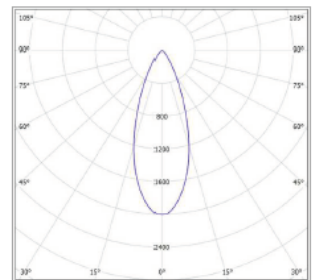

40 DEGREE BEAM ANGLE AS
STANDARD SPEC OPTIONS BELOW

CODE	LAMP TYPE	WATTAGE	LUMENS	COLOUR TEMP	BEAM ANGLE	CRI	mA	DIMENSIONS
TDW500	COB	12.3	980	3000K	15,24,40	90	350	95mm length x 54mm diameter
TDW501	COB	12.3	980	3000K	15,24,40	90	350	110mm length x 54mm diameter
TDW502	COB	12.3	980	3000K	15,24,40	90	350	120mm length x 54mm diameter

- Color consistency Mac Adam Step: 3 (<3SDCM)
- High color rendering performance, CRI 80 and 90 (TM30 compliant) IES TM30

15 DEGREE

24 DEGREE

40 DEGREE

DRIVER OPTIONS:

- OTI / Dali dimmable
- OTE / PhaseCut
- OT / Non dimmable