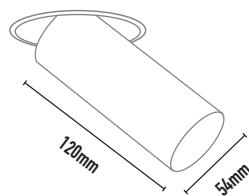

TULLYSPOT W/W COB - PRO

- FEATURES:**
- Australian designed & manufactured professional low glare accent COB wall washer spot light
 - Adjustable 80° to 50° tilt, 359° swivel
 - Lumen options 980lm up to 1510lm/CRI 80/CRI 90
 - Requires remote electronic driver
 - Specify Non-dim/Phase-cut dim/Dali dim/Casambi
 - Dali - Smart phone Bluetooth connectivity available on request
 - Dali dim 100% - 0.1% option available on request.
 - Casambi Bluetooth wireless mesh control system available on request
 - Serviceable IP20 spotlight
 - Colour temps available: 2700k / 3000k / 4000k
 - Ideal for commercial / hospitality / retail / gallery / museum / residential applications
 - IES files available on request.

COLOURS:

	Black	-2
	White	-3
	Snoot White outer / Black inner	-1
	Silver	-6
	Custom	-5

- ACCESSORIES:**
- Deco glass filter holder (CHL)
 - Frosted glass 30mm (FG)
 - Deco colour glass 50mm (DG)
 - Honeycomb filter (AL20)
 - Mited snoot / 140mm UP (TBC)
 - Mited snoot / 140mm Down (TBC)

40 DEGREE BEAM ANGLE AS
STANDARD SPEC OPTIONS BELOW

CODE	LAMP TYPE	WATTAGE	LUMENS	COLOUR TEMP	BEAM ANGLE	CRI	mA	DIMENSIONS
TDW500	COB	12.3	980	3000K	15,24,40	90	350	95mm length x 54mm diameter
TDW501	COB	12.3	980	3000K	15,24,40	90	350	110mm length x 54mm diameter
TDW502	COB	12.3	980	3000K	15,24,40	90	350	120mm length x 54mm diameter