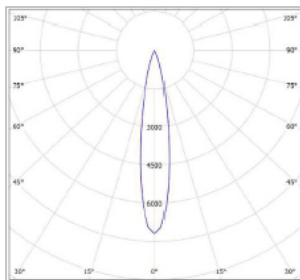

24 DEGREE

PROFESSIONAL

TO SPECIFY ADDITIONAL LED MODULE, "LAMP" OPTIONS: PLEASE SELECT FROM THE CODES BELOW AND ADD TO THE SPECIFICATION

CODE	WATTAGE	LUMENS	COLOUR TEMP	BEAM ANGLE	CRI	MA
MC50-COB-900-927-15D-G1	12.3	980	2700k	15	90	350
MC50-COB-900-927-24D-G1	12.3	960	2700k	24	90	350
MC50-COB-900-927-40D-G1	12.3	920	2700k	40	90	350
MC50-COB-900-930-15D G1	12.3	1040	3000K	15	90	350
MC50-COB-900-930-24D G1	12.3	1020	3000K	24	90	350
MC50-COB-900-930-40D G1	12.3	980	3000K	40	90	350
MC50-COB-900-940-15D G1	12.3	1120	4000K	15	90	350
MC50-COB-900-940-24D G1	12.3	1090	4000K	24	90	350
MC50-COB-900-940-40D G1	12.3	1050	4000K	40	90	350
MC50-COB-1400-930-24D G1	12.9	1430	3000K	24	80	350
MC50-COB-1400-930-40D G1	12.9	1360	3000K	40	80	350
MC50-COB-1400-940-24D G1	12.9	1510	4000K	24	80	350
MC50-COB-1400-940-40D G1	12.9	1430	4000K	40	80	350

- Color consistency Mac Adam Step: 3 (<3SDCM)
- High color rendering performance, CRI 80 and 90 (TM30 compliant) IES TM30

15 DEGREE