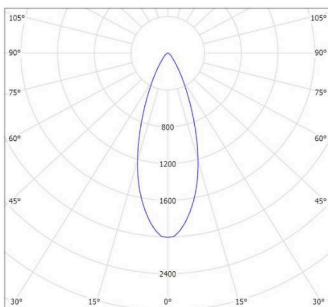

40 DEGREE BEAM ANGLE AS
STANDARD SPEC OPTIONS BELOW

CODE	LAMP TYPE	WATTAGE	LUMENS	COLOUR TEMP	BEAM ANGLE	CRI	mA	DIMENSIONS
TDW500	COB	12.3	980	3000K	15,24,40	90	350	95mm length x 54mm diameter
TDW501	COB	12.3	980	3000K	15,24,40	90	350	110mm length x 54mm diameter
TDW502	COB	12.3	980	3000K	15,24,40	90	350	120mm length x 54mm diameter