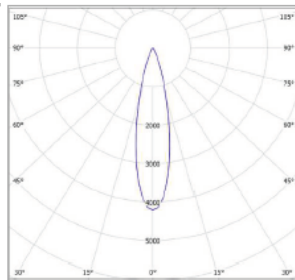

PROFESSIONAL

TO SPECIFY ADDITIONAL LED MODULE, "LAMP" OPTIONS: PLEASE SELECT FROM THE CODES BELOW AND ADD TO THE SPECIFICATION

CODE	WATTAGE	LUMENS	COLOUR TEMP	BEAM ANGLE	CRI	MA
MC50-COB-900-927-15D-G1	12.3	980	2700k	15	90	350
MC50-COB-900-927-24D-G1	12.3	960	2700k	24	90	350
MC50-COB-900-927-40D-G1	12.3	920	2700k	40	90	350
MC50-COB-900-930-15D G1	12.3	1040	3000K	15	90	350
MC50-COB-900-930-24D G1	12.3	1020	3000K	24	90	350
MC50-COB-900-930-40D G1	12.3	980	3000K	40	90	350
MC50-COB-900-940-15D G1	12.3	1120	4000K	15	90	350
MC50-COB-900-940-24D G1	12.3	1090	4000K	24	90	350
MC50-COB-900-940-40D G1	12.3	1050	4000K	40	90	350
MC50-COB-1400-930-24D G1	12.9	1430	3000K	24	80	350
MC50-COB-1400-930-40D G1	12.9	1360	3000K	40	80	350
MC50-COB-1400-940-24D G1	12.9	1510	4000K	24	80	350
MC50-COB-1400-940-40D G1	12.9	1430	4000K	40	80	350

- Color consistency Mac Adam Step: 3 (<3SDCM)
- High color rendering performance, CRI 80 and 90 (TM30 compliant) IES TM30

24 DEGREE

DRIVER OPTIONS:

- OTI / Dali dimmable
- OTE / PhaseCut
- OT / Non dimmable