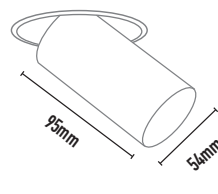

TULLYSPOT W/W COB - PRO

- FEATURES:**
- Australian designed & manufactured professional low glare accent COB wall washer spot light
 - Adjustable 80° to 50° tilt, 359° swivel
 - Lumen options 980lm up to 1510lm/CRI 80/CRI 90
 - Requires remote electronic driver
 - Specify Non-dim/Phase-cut dim/Dali dim/Casambi
 - Dali - Smart phone Bluetooth connectivity available on request
 - Dali dim 100% - 0.1% option available on request.
 - Casambi Bluetooth wireless mesh control system available on request
 - Serviceable IP20 spotlight
 - Colour temps available: 2700k / 3000k / 4000k
 - Ideal for commercial / hospitality / retail / gallery / museum / residential applications
 - IES files available on request.

COLOURS:

	Black	-2
	White	-3
	Snoot White outer / Black inner	-1
	Silver	-6
	Custom	-5

- ACCESSORIES:**
- Deco glass filter holder (CHL)
 - Frosted glass 30mm (FG)
 - Deco colour glass 50mm (DG)
 - Honeycomb filter (AL20)
 - Mited snoot / 140mm UP (TBC)
 - Mited snoot / 140mm Down (TBC)

40 DEGREE BEAM ANGLE AS
STANDARD SPEC OPTIONS BELOW

CODE	LAMP TYPE	WATTAGE	LUMENS	COLOUR TEMP	BEAM ANGLE	CRI	mA	DIMENSIONS
TDW500	COB	12.3	980	3000K	15,24,40	90	350	95mm length x 54mm diameter
TDW501	COB	12.3	980	3000K	15,24,40	90	350	110mm length x 54mm diameter
TDW502	COB	12.3	980	3000K	15,24,40	90	350	120mm length x 54mm diameter