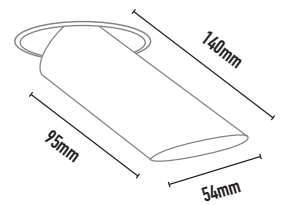

TULLYSPOT W/W COB - PRO

- FEATURES:**
- Australian designed & manufactured professional low glare accent COB wall washer spot light
 - Adjustable 80° to 50° tilt, 359° swivel
 - Lumen options 980lm up to 1510lm/CRI 80/CRI 90
 - Requires remote electronic driver
 - Specify Non-dim/Phase-cut dim/Dali dim/Casambi
 - Dali - Smart phone Bluetooth connectivity available on request
 - Dali dim 100% - 0.1% option available on request.
 - Casambi Bluetooth wireless mesh control system available on request
 - Serviceable IP20 spotlight
 - Colour temps available: 2700k / 3000k / 4000k
 - Ideal for commercial / hospitality / retail / gallery / museum / residential applications
 - IES files available on request.

COLOURS:

	Black	-2
	White	-3
	Snoot White outer / Black inner	-1
	Silver	-6
	Custom	-5

- ACCESSORIES:**
- Deco glass filter holder (CHL)
 - Frosted glass 30mm (FG)
 - Deco colour glass 50mm (DG)
 - Honeycomb filter (AL20)
 - Mited snoot / 140mm UP (TBC)
 - Mited snoot / 140mm Down (TBC)

40 DEGREE BEAM ANGLE AS
STANDARD SPEC OPTIONS BELOW

CODE	LAMP TYPE	WATTAGE	LUMENS	COLOUR TEMP	BEAM ANGLE	CRI	mA	DIMENSIONS
TDW500	COB	12.3	980	3000K	15,24,40	90	350	95mm length x 54mm diameter
TDW501	COB	12.3	980	3000K	15,24,40	90	350	110mm length x 54mm diameter
TDW502	COB	12.3	980	3000K	15,24,40	90	350	120mm length x 54mm diameter