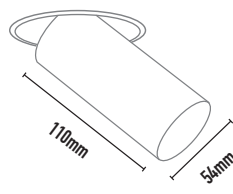

TULLYSPOT W/W COB - PRO

- FEATURES:**
- Australian designed & manufactured professional low glare accent COB wall washer spot light
 - Adjustable 80° to 50° tilt, 359° swivel
 - Lumen options 980lm up to 1510lm/CRI 80/CRI 90
 - Requires remote electronic driver
 - Specify Non-dim/Phase-cut dim/Dali dim/Casambi
 - Dali - Smart phone Bluetooth connectivity available on request
 - Dali dim 100% - 0.1% option available on request.
 - Casambi Bluetooth wireless mesh control system available on request
 - Serviceable IP20 spotlight
 - Colour temps available: 2700k / 3000k / 4000k
 - Ideal for commercial / hospitality / retail / gallery / museum / residential applications
 - IES files available on request.

COLOURS:

	Black	-2
	White	-3
	Snoot White outer / Black inner	-1
	Silver	-6
	Custom	-5

- ACCESSORIES:**
- Deco glass filter holder (CHL)
 - Frosted glass 30mm (FG)
 - Deco colour glass 50mm (DG)
 - Honeycomb filter (AL20)
 - Mited snoot / 140mm UP (TBC)
 - Mited snoot / 140mm Down (TBC)

40 DEGREE BEAM ANGLE AS
STANDARD SPEC OPTIONS BELOW

CODE	LAMP TYPE	WATTAGE	LUMENS	COLOUR TEMP	BEAM ANGLE	CRI	mA	DIMENSIONS
TDW500	COB	12.3	980	3000K	15,24,40	90	350	95mm length x 54mm diameter
TDW501	COB	12.3	980	3000K	15,24,40	90	350	110mm length x 54mm diameter
TDW502	COB	12.3	980	3000K	15,24,40	90	350	120mm length x 54mm diameter