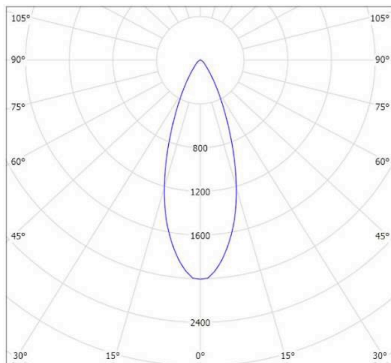

40 DEGREE

CODE	LAMP TYPE	WATTAGE	LUMENS	COLOUR TEMP	BEAM ANGLE	CRI	mA	DIMENSIONS
MRS5	COB	12.3W	980	3000K	15,24,40	90	350	120mm diameter x 85mm height cut out - 110mm diameter
								Nom dimming options