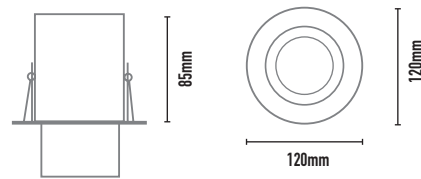

MONDO ROUND SNOOT COB - PRO

- FEATURES:**
- Australian designed & manufactured professional recessed ultra low glare accent LED downlight
 - Adjustable 25° tilt, 359° rotation
 - Lumen options 980lm up to 1510lm / CRI 80 / CRI 90
 - Requires remote electronic driver.
 - Specify - Non dim / Phase-cut dim / Dali dim
 - Dali - Smart phone blue tooth connectivity available on request
 - Dali dim 100% - 0.1% option available on request
 - Casambi Bluetooth wireless mesh control system available on request
 - Colour temps available: 2700k/3000k/4000k
 - Serviceable IP20 downlight
- Ideal for commercial / hospitality / retail / gallery / museum / residential / applications
 - IES files available on request

TRIM COLOURS:	Colour	Code
■	Black (Inner standard as Black)	-2
□	White	-3
◼	White outer / Black inner snoot	-3-2
■	Silver	-6
■	Custom	-5

- ACCESSORIES:**
- Frosted glass 30mm (FG)
 - Deco colour glass 50mm (DG)
 - HoneyComb filter (AL 20)

40 DEGREE

CODE	LAMP TYPE	WATTAGE	LUMENS	COLOUR TEMP	BEAM ANGLE	CRI	mA	DIMENSIONS
MRS5	COB	12.3W	980	3000K	15,24,40	90	350	120mm diameter x 85mm height cut out - 110mm diameter
								Nom dimming options