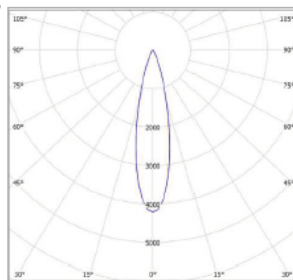

PROFESSIONAL

TO SPECIFY ADDITIONAL LED MODULE, "LAMP" OPTIONS: PLEASE SELECT FROM THE CODES BELOW AND ADD TO THE SPECIFICATION

CODE	WATTAGE	LUMENS	COLOUR TEMP	BEAM ANGLE	CRI	MA
MC50-COB-900-927-15D-G1	12.3	980	2700k	15	90	350
MC50-COB-900-927-24D-G1	12.3	960	2700k	24	90	350
MC50-COB-900-927-40D-G1	12.3	920	2700k	40	90	350
MC50-COB-900-930-15D G1	12.3	1040	3000K	15	90	350
MC50-COB-900-930-24D G1	12.3	1020	3000K	24	90	350
MC50-COB-900-930-40D G1	12.3	980	3000K	40	90	350
MC50-COB-900-940-15D G1	12.3	1120	4000K	15	90	350
MC50-COB-900-940-24D G1	12.3	1090	4000K	24	90	350
MC50-COB-900-940-40D G1	12.3	1050	4000K	40	90	350
MC50-COB-1400-930-24D G1	12.9	1430	3000K	24	80	350
MC50-COB-1400-930-40D G1	12.9	1360	3000K	40	80	350
MC50-COB-1400-940-24D G1	12.9	1510	4000K	24	80	350
MC50-COB-1400-940-40D G1	12.9	1430	4000K	40	80	350

- Color consistency Mac Adam Step: 3 (<3SDCM)
- High color rendering performance, CRI 80 and 90 (TM30 compliant) IES TM30

24 DEGREE

DRIVER OPTIONS:

- OTI / Dali dimmable
- OTE / PhaseCut
- OT / Non dimmable