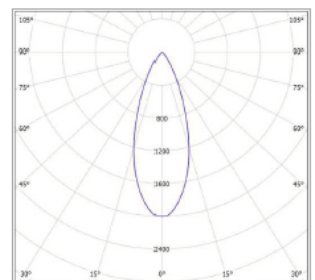

40 DEGREE

CODE	LAMP TYPE	WATTAGE	LUMENS	COLOUR TEMP	BEAM ANGLE	CRI	mA	DIMENSIONS
MRS5	COB	12.3W	980	3000K	15,24,40	90	350	120mm diameter x 85mm height cut out - 110mm diameter
								Nom dimming options

- Color consistency Mac Adam Step: 3 (<3SDCM)
- High color rendering performance, CRI 80 and 90 (TM30 compliant) IES TM30

15 DEGREE

24 DEGREE

40 DEGREE

DRIVER OPTIONS:

- OTI / Dali dimmable
- OTE / PhaseCut
- OT / Non dimmable