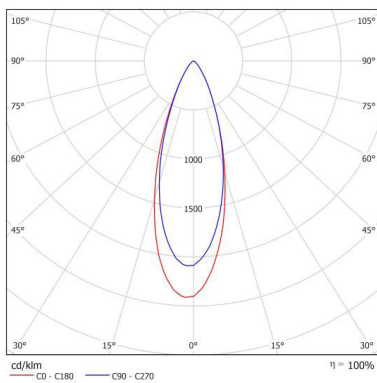

MINI MONDO SEMI RECESSED

GU10

- FEATURES:**
- Australian designed & manufactured architectural recessed low glare accent downlight
 - LED lamp / PAR16 LED GU10 240V, offers various lamp options
 - Two-way 20° tilt adjustment
 - 95mm round hole cut
 - Lumen options up to 750lm
 - No remote driver required
 - Dimmable
 - COB / 12V MR16 versions available
 - Serviceable IP20 downlight
 - Ideal for residential / hospitality / gallery / museum & commercial applications
 - IES files available on request

35 DEGREE

CODE	LAMP TYPE	WATTAGE	LUMENS	COLOUR TEMP	BEAM ANGLE	DIMENSIONS
MQR11	PAR16	8W	660/700/750	2700K/3000K/4000K	35°	105mm x 105mm x 125mm height cut out 95mm diameter