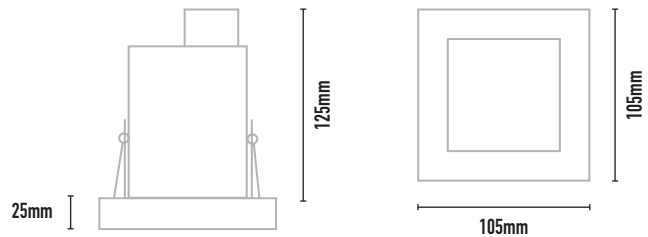

MINI MONDO SEMI RECESSED

GU10

- FEATURES:**
- Australian designed & manufactured architectural recessed low glare accent downlight
 - LED lamp / PAR16 LED GU10 240V, offers various lamp options
 - Two-way 20° tilt adjustment
 - 95mm round hole cut
 - Lumen options up to 750lm
 - No remote driver required
 - Dimmable
 - COB / 12V MR16 versions available
 - Serviceable IP20 downlight
 - Ideal for residential / hospitality / gallery / museum & commercial applications
 - IES files available on request

TRIM COLOURS:

	Black	-2	(Inner standard as Black)
	White	-3	
	White	-3-3	
	Silver	-6	
	Custom	-5	

- ACCESSORIES:**
- Deco glass filter holder (CHL)
 - Frosted glass 30mm (FG)
 - Deco colour glass 50mm (DG)
 - HoneyComb filter (AL 20)

35 DEGREE

CODE	LAMP TYPE	WATTAGE	LUMENS	COLOUR TEMP	BEAM ANGLE	DIMENSIONS
MQR11	PAR16	8W	660/700/750	2700K/3000K/4000K	35°	105mm x 105mm x 125mm height cut out 95mm diameter