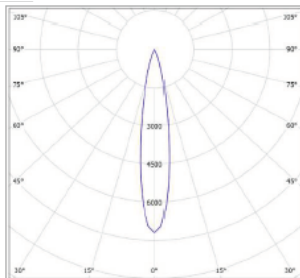

24 DEGREE

PROFESSIONAL

CODE	WATTAGE	LUMENS	COLOUR TEMP	BEAM ANGLE	CRI	MA
MC50-COB-900-927-15D-G1	12.3	980	2700k	15	90	350
MC50-COB-900-927-24D-G1	12.3	960	2700k	24	90	350
MC50-COB-900-927-40D-G1	12.3	920	2700k	40	90	350
MC50-COB-900-930-15D G1	12.3	1040	3000K	15	90	350
MC50-COB-900-930-24D G1	12.3	1020	3000K	24	90	350
MC50-COB-900-930-40D G1	12.3	980	3000K	40	90	350
MC50-COB-900-940-15D G1	12.3	1120	4000K	15	90	350
MC50-COB-900-940-24D G1	12.3	1090	4000K	24	90	350
MC50-COB-900-940-40D G1	12.3	1050	4000K	40	90	350
MC50-COB-1400-930-24D G1	12.9	1430	3000K	24	80	350
MC50-COB-1400-930-40D G1	12.9	1360	3000K	40	80	350
MC50-COB-1400-940-24D G1	12.9	1510	4000K	24	80	350
MC50-COB-1400-940-40D G1	12.9	1430	4000K	40	80	350

- Color consistency Mac Adam Step: 3 (<3SDCM)
- High color rendering performance, CRI 80 and 90 (TM30 compliant) IES TM30

15 DEGREE