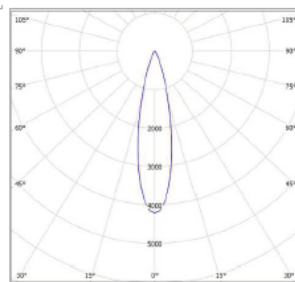

PROFESSIONAL

CODE	WATTAGE	LUMENS	COLOUR TEMP	BEAM ANGLE	CRI	MA
MC50-COB-900-927-15D-G1	12.3	980	2700k	15	90	350
MC50-COB-900-927-24D-G1	12.3	960	2700k	24	90	350
MC50-COB-900-927-40D-G1	12.3	920	2700k	40	90	350
MC50-COB-900-930-15D G1	12.3	1040	3000K	15	90	350
MC50-COB-900-930-24D G1	12.3	1020	3000K	24	90	350
MC50-COB-900-930-40D G1	12.3	980	3000K	40	90	350
MC50-COB-900-940-15D G1	12.3	1120	4000K	15	90	350
MC50-COB-900-940-24D G1	12.3	1090	4000K	24	90	350
MC50-COB-900-940-40D G1	12.3	1050	4000K	40	90	350
MC50-COB-1400-930-24D G1	12.9	1430	3000K	24	80	350
MC50-COB-1400-930-40D G1	12.9	1360	3000K	40	80	350
MC50-COB-1400-940-24D G1	12.9	1510	4000K	24	80	350
MC50-COB-1400-940-40D G1	12.9	1430	4000K	40	80	350

- Color consistency Mac Adam Step: 3 (<3SDCM)
- High color rendering performance, CRI 80 and 90 (TM30 compliant) IES TM30

24 DEGREE

DRIVER OPTIONS:

- OTI / Dali dimmable
- OTE / PhaseCut
- OT / Non dimmable