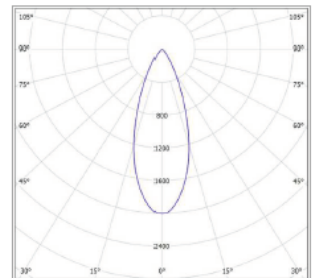

**COLOURS:**

	Black	-2
	White	-3
	Silver	-6
	Custom	-5

- ACCESSORIES:**
- Frosted glass 30mm (FG)
  - Honeycomb filter (AL20)

Adjustable

Fixed

CODE	WATTAGE	LUMENS	COLOUR TEMP	BEAM ANGLE	CRI	mA	DIMENSIONS
BMG5031	1 x 12.3	960	3000k	15, 24, 40	90	350	132mm x 132mm - cutout 112mm x 112mm
BMG5032	2 x 12.3	960	3000k	15, 24, 40	90	350	242mm x 132mm - cutout 212mm x 112mm
BMG5033	3 x 12.3	960	3000k	15, 24, 40	90	350	352mm x 132mm - cutout 332mm x 112mm

**PROFESSIONAL**

CODE	WATTAGE	LUMENS	COLOUR TEMP	BEAM ANGLE	CRI	MA
MC50-COB-900-927-15D-G1	12.3	980	2700k	15	90	350
MC50-COB-900-927-24D-G1	12.3	960	2700k	24	90	350
MC50-COB-900-927-40D-G1	12.3	920	2700k	40	90	350
MC50-COB-900-930-15D G1	12.3	1040	3000K	15	90	350
MC50-COB-900-930-24D G1	12.3	1020	3000K	24	90	350
MC50-COB-900-930-40D G1	12.3	980	3000K	40	90	350
MC50-COB-900-940-15D G1	12.3	1120	4000K	15	90	350
MC50-COB-900-940-24D G1	12.3	1090	4000K	24	90	350
MC50-COB-900-940-40D G1	12.3	1050	4000K	40	90	350
MC50-COB-1400-930-24D G1	12.9	1430	3000K	24	80	350
MC50-COB-1400-930-40D G1	12.9	1360	3000K	40	80	350
MC50-COB-1400-940-24D G1	12.9	1510	4000K	24	80	350
MC50-COB-1400-940-40D G1	12.9	1430	4000K	40	80	350

- Color consistency Mac Adam Step: 3 (<3SDCM)
- High color rendering performance, CRI 80 and 90 (TM30 compliant) IES TM30

**15 DEGREE**

**24 DEGREE**

**40 DEGREE**

**DRIVER OPTIONS:**

- OTI / Dali dimmable
- OTE / PhaseCut
- OT / Non dimmable