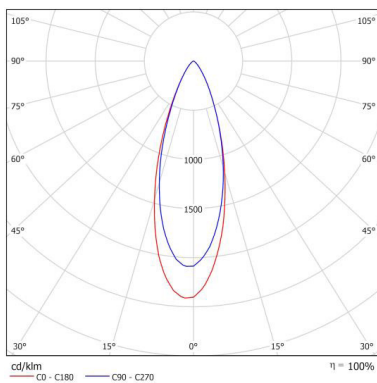

Fixed

35 DEGREE

CODE	LAMP TYPE	WATTAGE	LUMENS	COLOUR TEMP	BEAM ANGLE	CRI	DIMENSIONS
BMR12 (Adj)	PAR16	8.5W	660/670/680	2700K/3000K/4000K	35°	80/90/90	100mm x 97mm height 89mm cutout
BMR11 (Fixed)	PAR16	8.5W	660/670/680	2700K/3000K/4000K	35°	80/90/90	100mm x 97mm height 89mm cutout