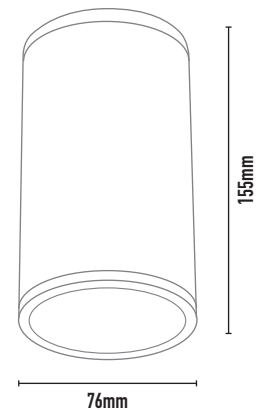

MINI ARCADE

- FEATURES:**
- Exterior surface mounted downlight IP44
 - Low glare
 - Fixed
 - Led lamp/Par16 LED GU10 240V offers various lamp options.
 - No remote driver required.
 - Dimmable
 - Die cast aluminium construction
 - Tempered glass diffuser
 - Serviceable IP44
 - Ideal for residential, hospitality and commercial applications
 - IES files available on request.

- COLOURS:**
- Black -2
 - White -3
 - Silver -6

CODE	LAMP TYPE	WATTAGE	LUMENS	COLOUR TEMP	BEAM ANGLE	CRI	DIMENSIONS
MS6333DLGU	PAR16	8.5W	660/670/680	2700K/3000K/4000K	35°	80/90/90	155mm x 76mm diameter