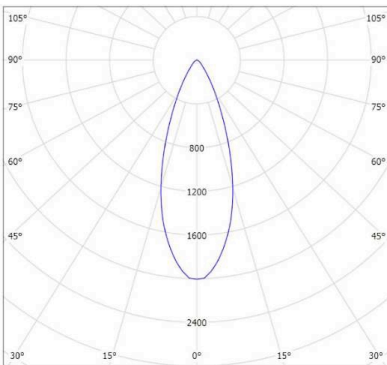

# MONDO ROUND AR111

- FEATURES:**
- Australian designed & manufactured professional recessed low glare accent large format downlight
  - Adjustable 45° tilt, 359° rotation
  - Lumen options 680 up to 710 / CRI90
  - Requires remote electronic driver
  - LED lamp / AR111 LED G5.3 / 12V AC/DC offers various lamp options
  - Specify - Non dim / Phase-cut dim / Dali dim
  - COB high powered versions available
  - Colour temps available: 2700k/3000k/4000k
  - Serviceable IP20 downlight
  - Ideal for residential / hospitality / gallery / museum / commercial applications
  - IES files available on request

## 40 DEGREE

CODE	LAMP TYPE	WATTAGE	LUMENS	COLOUR TEMP	BEAM ANGLE	CRI	DIMENSIONS
MRG4	LED AR111	1x 10	710	3000K	12,25,40	90	190mm diameter x 145mm height - 175mm diameter round cut-out