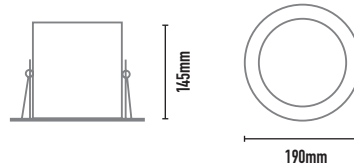

# MONDO ROUND AR111

- FEATURES:**
- Australian designed & manufactured professional recessed low glare accent large format downlight
  - Adjustable 45° tilt, 359° rotation
  - Lumen options 680 up to 710 / CRI90
  - Requires remote electronic driver
  - LED lamp / AR111 LED G5.3 / 12V AC/DC offers various lamp options
  - Specify - Non dim / Phase-cut dim / Dali dim
  - COB high powered versions available
  - Colour temps available: 2700k/3000k/4000k
  - Serviceable IP20 downlight
  - Ideal for residential / hospitality / gallery / museum / commercial applications
  - IES files available on request

**TRIM COLOURS:**

Black	-2	Inner standard as Black
White	-3	
White	-3-3	
Silver	-6	
Custom	-5	

- ACCESSORIES:**
- Frosted glass 30mm (FG)
  - Deco colour glass 50mm (DG)
  - HoneyComb filter (A111)

## 40 DEGREE

CODE	LAMP TYPE	WATTAGE	LUMENS	COLOUR TEMP	BEAM ANGLE	CRI	DIMENSIONS
MRG4	LED AR111	1x 10	710	3000K	12,25,40	90	190mm diameter x 145mm height - 175mm diameter round cut-out