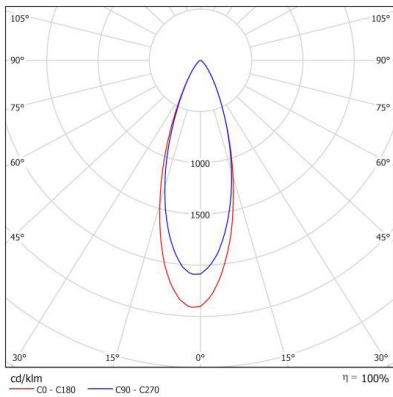

35 DEGREE

CODE	LAMP TYPE	WATTAGE	LUMENS	COLOUR TEMP	BEAM ANGLE	CRI	DIMENSIONS
MTK11	PAR16 GU10 LED	2 x 8.5W	660/670/680	2700K/3000K/4000K	35°	80/90/90	111mm width x 193mm length x 115mm height - 75mm x 155mm cut-out