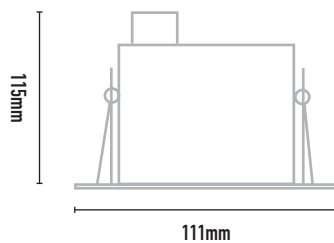

- TRIM COLOURS:**
- Black -2 Inner standard as Black
 - White -3
 - White -3-3
 - Silver -6
 - Custom -5

- ACCESSORIES:**
- Deco glass filter holder (CHL)
 - Frosted glass 30mm (FG)
 - Deco colour glass 50mm (DG)
 - HoneyComb filter (AL 20)

35 DEGREE

CODE	LAMP TYPE	WATTAGE	LUMENS	COLOUR TEMP	BEAM ANGLE	CRI	DIMENSIONS
MTK11	PAR16 GU10 LED	2 x 8.5W	660/670/680	2700K/3000K/4000K	35°	80/90/90	111mm width x 193mm length x 115mm height - 75mm x 155mm cut-out