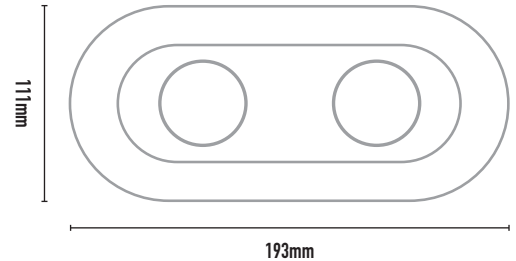

MINI TRAK GU10

- FEATURES:**
- Australian designed & manufactured architectural recessed low glare accent downlight
 - LED lamp / PAR16 LED GU10 240V offers various lamp options
 - 2 x 20° tilt adjustment
 - Lumen options up to 680lm
 - No remote driver required
 - Dimmable
 - COB / 12V MR16 versions available
 - Serviceable IP20 downlight
 - Ideal for residential / hospitality / gallery / museum & commercial applications
 - IES files available on request

- TRIM COLOURS:**
- Black -2 Inner standard as Black
 - White -3
 - White -3-3
 - Silver -6
 - Custom -5

- ACCESSORIES:**
- Deco glass filter holder (CHL)
 - Frosted glass 30mm (FG)
 - Deco colour glass 50mm (DG)
 - HoneyComb filter (AL 20)

35 DEGREE

CODE	LAMP TYPE	WATTAGE	LUMENS	COLOUR TEMP	BEAM ANGLE	CRI	DIMENSIONS
MTK11	PAR16 GU10 LED	2 x 8.5W	660/670/680	2700K/3000K/4000K	35°	80/90/90	111mm width x 193mm length x 115mm height - 75mm x 155mm cut-out