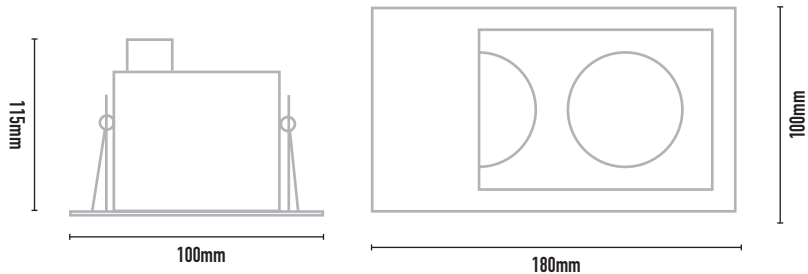

MINI MONDO 2WW GU10

- FEATURES:**
- Australian designed & manufactured architectural recessed low glare accent downlight/wall washer
 - LED lamp / PAR16 LED GU10 240V offers various lamp options
 - 2 x 20° tilt adjustment
 - Lumen options up to 680lm
 - No remote driver required
 - Dimmable
 - COB / 12V MR16 versions available
 - Serviceable IP20 downlight
 - Ideal for residential / hospitality / gallery / museum & commercial applications
 - IES files available on request

- TRIM COLOURS:**
- Black -2 Inner standard as Black
 - White -3
 - White -3-3
 - Silver -6
 - Custom -5

- ACCESSORIES:**
- Deco glass filter holder (CHL)
 - Frosted glass 30mm (FG)
 - Deco colour glass 50mm (DG)
 - HoneyComb filter (AL 20)

35 DEGREE

CODE	LAMP TYPE	WATTAGE	LUMENS	COLOUR TEMP	BEAM ANGLE	CRI	DIMENSIONS
MMN12	PAR16 GU10 LED	2 x 8.5W	660/670/680	2700K/3000K/4000K	35°	80/90/90	100mm width x 180mm length x 115mm height - 90mm x 165mm cut-out