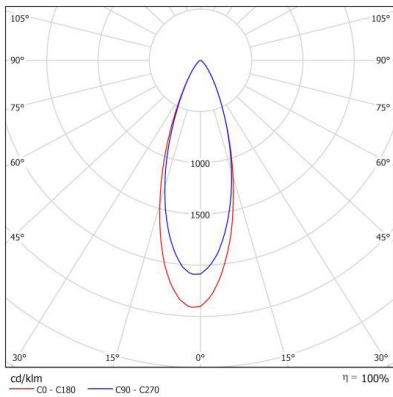

35 DEGREE

CODE	LAMP TYPE	WATTAGE	LUMENS	COLOUR TEMP	BEAM ANGLE	CRI	DIMENSIONS
MMN12	PAR16 GU10 LED	2 x 8.5W	660/670/680	2700K/3000K/4000K	35°	80/90/90	100mm width x 180mm length x 115mm height - 90mm x 165mm cut-out