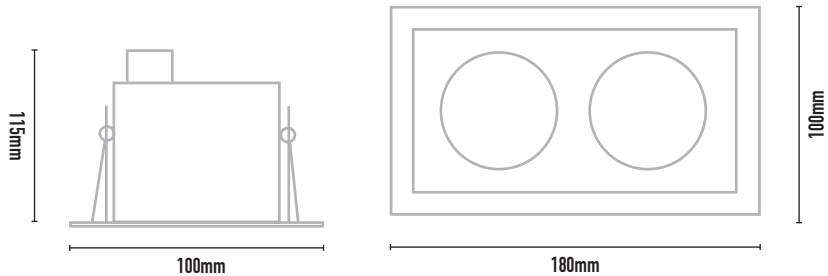

MINI MONDO 2A GU10

- FEATURES:**
- Australian designed & manufactured architectural recessed low glare accent downlight
 - LED lamp / PAR16 LED GU10 240V offers various lamp options
 - 2 x 20° tilt adjustment
 - Lumen options up to 680lm
 - No remote driver required
 - Dimmable
 - COB / 12V MR16 versions available
 - Serviceable IP20 downlight
 - Ideal for residential / hospitality / gallery / museum & commercial applications
 - IES files available on request

- TRIM COLOURS:**
- Black -2 Inner standard as Black
 - White -3
 - White -3-3
 - Silver -6
 - Custom -5

- ACCESSORIES:**
- Deco glass filter holder (CHL)
 - Frosted glass 30mm (FG)
 - Deco colour glass 50mm (DG)
 - HoneyComb filter (AL 20)

35 DEGREE

CODE	LAMP TYPE	WATTAGE	LUMENS	COLOUR TEMP	BEAM ANGLE	CRI	DIMENSIONS
MMN11	PAR16 GU10 LED	2 x 8.5W	660/670/680	2700K/3000K/4000K	35°	80/90/90	100mm width x 180mm length x 115mm height - 90mm x 165mm cut-out