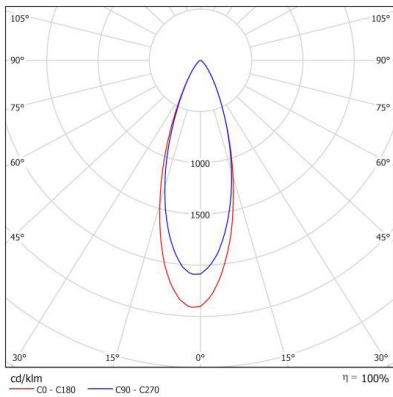

35 DEGREE

CODE	LAMP TYPE	WATTAGE	LUMENS	COLOUR TEMP	BEAM ANGLE	CRI	DIMENSIONS
MMN11	PAR16 GU10 LED	2 x 8.5W	660/670/680	2700K/3000K/4000K	35°	80/90/90	100mm width x 180mm length x 115mm height - 90mm x 165mm cut-out