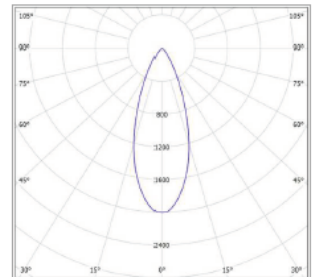

40 DEGREE

CODE	LAMP TYPE	WATTAGE	LUMENS	COLOUR TEMP	BEAM ANGLE	CRI	mA	DIMENSIONS
MRG6	COB	18W	1800	3000K	15,24,40	90	500	190mm diameter x 145mm height - 175mm diameter round cut-out

PROFESSIONAL

CODE	WATTAGE	LUMENS	COLOUR TEMP	BEAM ANGLE	CRI	MA
MC111-COB-1800-927-15D-G1	18	1730	2700	15	90	500
MC111-COB-1800-927-24D-G1	18	1770	2700	24	90	500
MC111-COB-1800-927-40D-G1	18	1770	2700	40	90	500
MC111-COB-1800-930-15D-G1	18	1840	3000	15	90	500
MC111-COB-1800-930-24D-G1	18	1880	3000	24	90	500
MC111-COB-1800-930-40D-G1	18	1800	3000	40	90	500
MC111-COB-1800-940-15D-G1	18	1940	4000	15	90	500
MC111-COB-1800-940-24D-G1	18	1990	4000	24	90	500
MC111-COB-1800-940-40D-G1	18	1910	4000	40	80	500
MC111-COB-2800-830-15D-G1	25.9	2700	3000	15	80	700
MC111-COB-2800-830-24D-G1	25.9	2760	3000	24	80	700
MC111-COB-2800-830-40D-G1	25.9	2650	3000	40	80	700
MC111-COB-2800-840-15D-G1	25.9	2830	4000	15	80	700
MC111-COB-2800-840-24D-G1	25.9	2900	4000	24	80	700
MC111-COB-2800-840-40D-G1	25.9	2780	4000	40	80	700
MC111-COB-4300-830-24D-G1	37.6	4550	3000	24	80	1050
MC111-COB-4300-830-40D-G1	37.6	4340	3000	40	80	1050
MC111-COB-4300-830-60D-G1	37.6	4240	3000	60	80	1050
MC111-COB-4300-840-24D-G1	37.6	4780	4000	24	80	1050
MC111-COB-4300-840-40D-G1	37.6	4560	4000	40	80	1050
MC111-COB-4300-840-60D-G1	37.6	4450	4000	60	80	1050

- Color consistency Mac Adam Step: 3 (<3SDCM)
- High color rendering performance, CRI 80 and 90 (TM30 compliant) IES TM30

15 DEGREE

24 DEGREE

40 DEGREE

DRIVER OPTIONS:

- OTI / Dali dimmable
- OTE / PhaseCut
- OT / Non dimmable