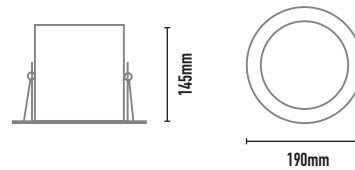

MONDO ROUND 111 COB - PRO

FEATURES:

- Australian designed & manufactured professional large recessed low glare accent LED downlight
- Adjustable 40° tilt , 359° rotation
- Lumen options 1800 up to 4780lm / CRI 80 / CRI 90
- Requires remote electronic driver
- Specify - Non dim / Phase-cut dim / Dali dim
- Dali - Smart phone blue tooth connectivity available on request
- Dali dim 100% - 0.1% option available on request
- Casambi Bluetooth wireless mesh control system available on request
- Colour temps available: 2700k/3000k/4000k
- Serviceable IP20 downlight
- Ideal for commercial / hospitality / retail / gallery / museum / residential applications
- IES files available on request

40 DEGREE

CODE	LAMP TYPE	WATTAGE	LUMENS	COLOUR TEMP	BEAM ANGLE	CRI	mA	DIMENSIONS
MRG6	COB	18W	1800	3000K	15,24,40	90	500	190mm diameter x 145mm height - 175mm diameter round cut-out

PROFESSIONAL

CODE	WATTAGE	LUMENS	COLOUR TEMP	BEAM ANGLE	CRI	MA
MC111-COB-1800-927-15D-G1	18	1730	2700	15	90	500
MC111-COB-1800-927-24D-G1	18	1770	2700	24	90	500
MC111-COB-1800-927-40D-G1	18	1770	2700	40	90	500
MC111-COB-1800-930-15D-G1	18	1840	3000	15	90	500
MC111-COB-1800-930-24D-G1	18	1880	3000	24	90	500
MC111-COB-1800-930-40D-G1	18	1800	3000	40	90	500
MC111-COB-1800-940-15D-G1	18	1940	4000	15	90	500
MC111-COB-1800-940-24D-G1	18	1990	4000	24	90	500
MC111-COB-1800-940-40D-G1	18	1910	4000	40	80	500
MC111-COB-2800-830-15D-G1	25.9	2700	3000	15	80	700
MC111-COB-2800-830-24D-G1	25.9	2760	3000	24	80	700
MC111-COB-2800-830-40D-G1	25.9	2650	3000	40	80	700
MC111-COB-2800-840-15D-G1	25.9	2830	4000	15	80	700
MC111-COB-2800-840-24D-G1	25.9	2900	4000	24	80	700
MC111-COB-2800-840-40D-G1	25.9	2780	4000	40	80	700
MC111-COB-4300-830-24D-G1	37.6	4550	3000	24	80	1050
MC111-COB-4300-830-40D-G1	37.6	4340	3000	40	80	1050
MC111-COB-4300-830-60D-G1	37.6	4240	3000	60	80	1050
MC111-COB-4300-840-24D-G1	37.6	4780	4000	24	80	1050
MC111-COB-4300-840-40D-G1	37.6	4560	4000	40	80	1050
MC111-COB-4300-840-60D-G1	37.6	4450	4000	60	80	1050