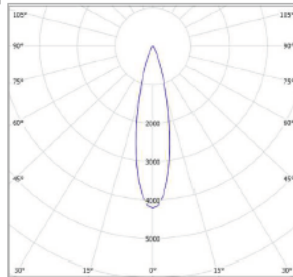

PROFESSIONAL

CODE	WATTAGE	LUMENS	COLOUR TEMP	BEAM ANGLE	CRI	MA
MC111-COB-1800-927-15D-G1	18	1730	2700	15	90	500
MC111-COB-1800-927-24D-G1	18	1770	2700	24	90	500
MC111-COB-1800-927-40D-G1	18	1770	2700	40	90	500
MC111-COB-1800-930-15D-G1	18	1840	3000	15	90	500
MC111-COB-1800-930-24D-G1	18	1880	3000	24	90	500
MC111-COB-1800-930-40D-G1	18	1800	3000	40	90	500
MC111-COB-1800-940-15D-G1	18	1940	4000	15	90	500
MC111-COB-1800-940-24D-G1	18	1990	4000	24	90	500
MC111-COB-1800-940-40D-G1	18	1910	4000	40	80	500
MC111-COB-2800-830-15D-G1	25.9	2700	3000	15	80	700
MC111-COB-2800-830-24D-G1	25.9	2760	3000	24	80	700
MC111-COB-2800-830-40D-G1	25.9	2650	3000	40	80	700
MC111-COB-2800-840-15D-G1	25.9	2830	4000	15	80	700
MC111-COB-2800-840-24D-G1	25.9	2900	4000	24	80	700
MC111-COB-2800-840-40D-G1	25.9	2780	4000	40	80	700
MC111-COB-4300-830-24D-G1	37.6	4550	3000	24	80	1050
MC111-COB-4300-830-40D-G1	37.6	4340	3000	40	80	1050
MC111-COB-4300-830-60D-G1	37.6	4240	3000	60	80	1050
MC111-COB-4300-840-24D-G1	37.6	4780	4000	24	80	1050
MC111-COB-4300-840-40D-G1	37.6	4560	4000	40	80	1050
MC111-COB-4300-840-60D-G1	37.6	4450	4000	60	80	1050

- Color consistency Mac Adam Step: 3 (<3SDCM)
- High color rendering performance, CRI 80 and 90 (TM30 compliant) IES TM30

24 DEGREE

DRIVER OPTIONS:

- OTI / Dali dimmable
- OTE / PhaseCut
- OT / Non dimmable

www.massonforlight.com.au

email: sales@massonforlight.com.au

* Masson For Light reserves the right to make dimensional, design and technical alterations without prior notice.