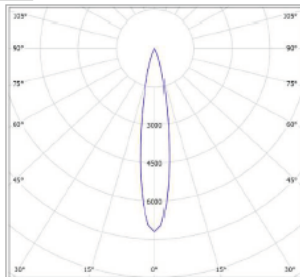

24 DEGREE

PROFESSIONAL

CODE	WATTAGE	LUMENS	COLOUR TEMP	BEAM ANGLE	CRI	MA
MC111-COB-1800-927-15D-G1	18	1730	2700	15	90	500
MC111-COB-1800-927-24D-G1	18	1770	2700	24	90	500
MC111-COB-1800-927-40D-G1	18	1770	2700	40	90	500
MC111-COB-1800-930-15D-G1	18	1840	3000	15	90	500
MC111-COB-1800-930-24D-G1	18	1880	3000	24	90	500
MC111-COB-1800-930-40D-G1	18	1800	3000	40	90	500
MC111-COB-1800-940-15D-G1	18	1940	4000	15	90	500
MC111-COB-1800-940-24D-G1	18	1990	4000	24	90	500
MC111-COB-1800-940-40D-G1	18	1910	4000	40	80	500
MC111-COB-2800-830-15D-G1	25.9	2700	3000	15	80	700
MC111-COB-2800-830-24D-G1	25.9	2760	3000	24	80	700
MC111-COB-2800-830-40D-G1	25.9	2650	3000	40	80	700
MC111-COB-2800-840-15D-G1	25.9	2830	4000	15	80	700
MC111-COB-2800-840-24D-G1	25.9	2900	4000	24	80	700
MC111-COB-2800-840-40D-G1	25.9	2780	4000	40	80	700
MC111-COB-4300-830-24D-G1	37.6	4550	3000	24	80	1050
MC111-COB-4300-830-40D-G1	37.6	4340	3000	40	80	1050
MC111-COB-4300-830-60D-G1	37.6	4240	3000	60	80	1050
MC111-COB-4300-840-24D-G1	37.6	4780	4000	24	80	1050
MC111-COB-4300-840-40D-G1	37.6	4560	4000	40	80	1050
MC111-COB-4300-840-60D-G1	37.6	4450	4000	60	80	1050

- Color consistency Mac Adam Step: 3 (<3SDCM)
- High color rendering performance, CRI 80 and 90 (TM30 compliant) IES TM30

15 DEGREE