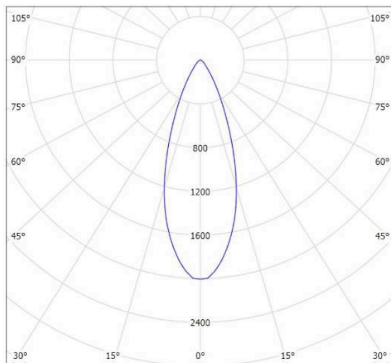

40 DEGREE

CODE	LAMP TYPE	WATTAGE	LUMENS	COLOUR TEMP	BEAM ANGLE	CRI	mA	DIMENSIONS
MRG6	COB	18W	1800	3000K	15,24,40	90	500	190mm diameter x 145mm height - 175mm diameter round cut-out

PROFESSIONAL

CODE	WATTAGE	LUMENS	COLOUR TEMP	BEAM ANGLE	CRI	MA
MC111-COB-1800-927-15D-G1	18	1730	2700	15	90	500
MC111-COB-1800-927-24D-G1	18	1770	2700	24	90	500
MC111-COB-1800-927-40D-G1	18	1770	2700	40	90	500
MC111-COB-1800-930-15D-G1	18	1840	3000	15	90	500
MC111-COB-1800-930-24D-G1	18	1880	3000	24	90	500
MC111-COB-1800-930-40D-G1	18	1800	3000	40	90	500
MC111-COB-1800-940-15D-G1	18	1940	4000	15	90	500
MC111-COB-1800-940-24D-G1	18	1990	4000	24	90	500
MC111-COB-1800-940-40D-G1	18	1910	4000	40	80	500
MC111-COB-2800-830-15D-G1	25.9	2700	3000	15	80	700
MC111-COB-2800-830-24D-G1	25.9	2760	3000	24	80	700
MC111-COB-2800-830-40D-G1	25.9	2650	3000	40	80	700
MC111-COB-2800-840-15D-G1	25.9	2830	4000	15	80	700
MC111-COB-2800-840-24D-G1	25.9	2900	4000	24	80	700
MC111-COB-2800-840-40D-G1	25.9	2780	4000	40	80	700
MC111-COB-4300-830-24D-G1	37.6	4550	3000	24	80	1050
MC111-COB-4300-830-40D-G1	37.6	4340	3000	40	80	1050
MC111-COB-4300-830-60D-G1	37.6	4240	3000	60	80	1050
MC111-COB-4300-840-24D-G1	37.6	4780	4000	24	80	1050
MC111-COB-4300-840-40D-G1	37.6	4560	4000	40	80	1050
MC111-COB-4300-840-60D-G1	37.6	4450	4000	60	80	1050