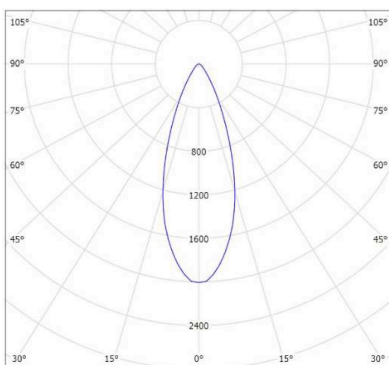

- COLOURS:**
- Black -2
 - White -3
 - White -3 / White -3
 - Silver -6
 - Custom -5

- ACCESSORIES:**
- Frosted glass 30mm (FG)
 - Deco colour glass 50mm (DG)
 - Honeycomb filter (AL111)

40 DEGREE

CODE	LAMP TYPE	WATTAGE	LUMENS	COLOUR TEMP	BEAM ANGLE	CRI	DIMENSIONS
MBS3613	COB	1 x 18W	1800	3000K	12,25,40	90	233mm height x 163mm depth x 163mm width