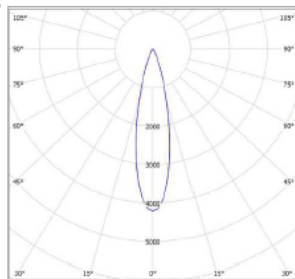

PROFESSIONAL

TO SPECIFY ADDITIONAL LED MODULE, "LAMP" OPTIONS: PLEASE SELECT FROM THE CODES BELOW AND ADD TO THE SPECIFICATION

CODE	WATTAGE	LUMENS	COLOUR TEMP	BEAM ANGLE	CRI	MA
MC111-COB-1800-927-15D-G1	18	1730	2700	15	90	500
MC111-COB-1800-927-24D-G1	18	1770	2700	24	90	500
MC111-COB-1800-927-40D-G1	18	1770	2700	40	90	500
MC111-COB-1800-930-15D-G1	18	1840	3000	15	90	500
MC111-COB-1800-930-24D-G1	18	1880	3000	24	90	500
MC111-COB-1800-930-40D-G1	18	1800	3000	40	90	500
MC111-COB-1800-940-15D-G1	18	1940	4000	15	90	500
MC111-COB-1800-940-24D-G1	18	1990	4000	24	90	500
MC111-COB-1800-940-40D-G1	18	1910	4000	40	80	500
MC111-COB-2800-830-15D-G1	25.9	2700	3000	15	80	700
MC111-COB-2800-830-24D-G1	25.9	2760	3000	24	80	700
MC111-COB-2800-830-40D-G1	25.9	2650	3000	40	80	700
MC111-COB-2800-840-15D-G1	25.9	2830	4000	15	80	700
MC111-COB-2800-840-24D-G1	25.9	2900	4000	24	80	700
MC111-COB-2800-840-40D-G1	25.9	2780	4000	40	80	700
MC111-COB-4300-830-24D-G1	37.6	4550	3000	24	80	1050
MC111-COB-4300-830-40D-G1	37.6	4340	3000	40	80	1050
MC111-COB-4300-830-60D-G1	37.6	4240	3000	60	80	1050
MC111-COB-4300-840-24D-G1	37.6	4780	4000	24	80	1050
MC111-COB-4300-840-40D-G1	37.6	4560	4000	40	80	1050
MC111-COB-4300-840-60D-G1	37.6	4450	4000	60	80	1050

- Color consistency Mac Adam Step: 3 (<3SDCM)
- High color rendering performance, CRI 80 and 90 (TM30 compliant) IES TM30

24 DEGREE

DRIVER OPTIONS:

- OTI / Dali dimmable
- OTE / PhaseCut
- OT / Non dimmable