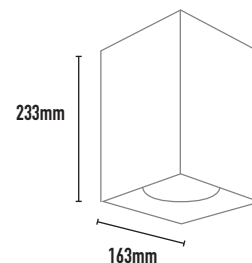

- COLOURS:**
- Black -2
 - White -3
 - White -3 / White -3
 - Silver -6
 - Custom -5

- ACCESSORIES:**
- Frosted glass 30mm (FG)
 - Deco colour glass 50mm (DG)
 - Honeycomb filter (AL111)

40 DEGREE

CODE	LAMP TYPE	WATTAGE	LUMENS	COLOUR TEMP	BEAM ANGLE	CRI	DIMENSIONS
MBS3613	COB	1 x 18W	1800	3000K	12,25,40	90	233mm height x 163mm depth x 163mm width