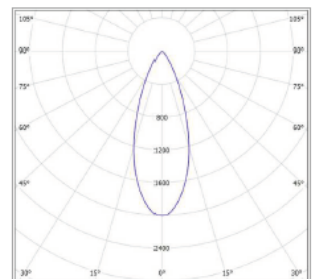

- Color consistency Mac Adam Step: 3 (<3SDCM)
- High color rendering performance, CRI 80 and 90 (TM30 compliant) IES TM30

15 DEGREE

24 DEGREE

40 DEGREE

DRIVER OPTIONS:

- OTI / Dali dimmable
- OTE / PhaseCut
- OT / Non dimmable