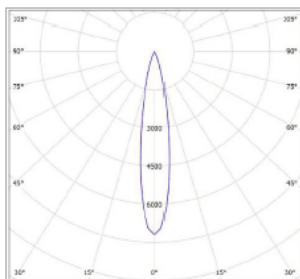

24 DEGREE

PROFESSIONAL

TO SPECIFY ADDITIONAL LED MODULE, "LAMP" OPTIONS: PLEASE SELECT FROM THE CODES BELOW AND ADD TO THE SPECIFICATION

CODE	WATTAGE	LUMENS	COLOUR TEMP	BEAM ANGLE	CRI	MA
MC111-COB-1800-927-15D-G1	18	1730	2700	15	90	500
MC111-COB-1800-927-24D-G1	18	1770	2700	24	90	500
MC111-COB-1800-927-40D-G1	18	1770	2700	40	90	500
MC111-COB-1800-930-15D-G1	18	1840	3000	15	90	500
MC111-COB-1800-930-24D-G1	18	1880	3000	24	90	500
MC111-COB-1800-930-40D-G1	18	1800	3000	40	90	500
MC111-COB-1800-940-15D-G1	18	1940	4000	15	90	500
MC111-COB-1800-940-24D-G1	18	1990	4000	24	90	500
MC111-COB-1800-940-40D-G1	18	1910	4000	40	80	500
MC111-COB-2800-830-15D-G1	25.9	2700	3000	15	80	700
MC111-COB-2800-830-24D-G1	25.9	2760	3000	24	80	700
MC111-COB-2800-830-40D-G1	25.9	2650	3000	40	80	700
MC111-COB-2800-840-15D-G1	25.9	2830	4000	15	80	700
MC111-COB-2800-840-24D-G1	25.9	2900	4000	24	80	700
MC111-COB-2800-840-40D-G1	25.9	2780	4000	40	80	700
MC111-COB-4300-830-24D-G1	37.6	4550	3000	24	80	1050
MC111-COB-4300-830-40D-G1	37.6	4340	3000	40	80	1050
MC111-COB-4300-830-60D-G1	37.6	4240	3000	60	80	1050
MC111-COB-4300-840-24D-G1	37.6	4780	4000	24	80	1050
MC111-COB-4300-840-40D-G1	37.6	4560	4000	40	80	1050
MC111-COB-4300-840-60D-G1	37.6	4450	4000	60	80	1050

- Color consistency Mac Adam Step: 3 (<3SDCM)
- High color rendering performance, CRI 80 and 90 (TM30 compliant) IES TM30

15 DEGREE