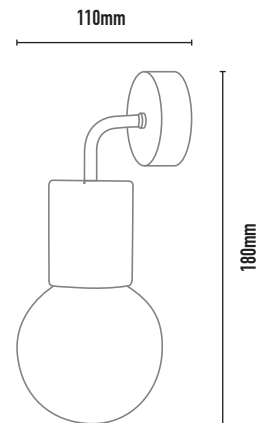

# OTTO WALL LIGHT

- FEATURES:**
- Australian designed & manufactured ambient wall light
  - Fixed surface mounted up or down wall light
  - Extruded aluminium body and steel construction
  - E27 240v lamp base - various lamp options available
  - Serviceable led
  - IP20 Wall light
  - Ideal for commercial / hospitality / retail / residential applications

**COLOURS:**

	Black	-2
	White	-3
	Silver	-6
	Custom	-5

CODE	LAMP TYPE	WATTAGE	DIMENSIONS
OTT	E27 lamp holder, suitable for retrofit LED lamps	Max 42W	180mm length x 110mm depth