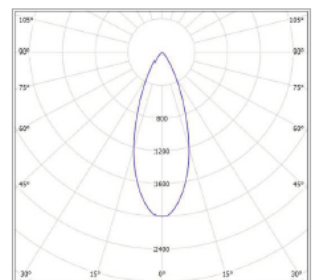

**40 DEGREE BEAM ANGLE AS PER
STANDARD SPEC OPTIONS BELOW.**

CODE	LAMP TYPE	WATTAGE	LUMENS	COLOUR TEMP	BEAM ANGLE	CRI	mA	DIMENSIONS
CMW5034	COB	12.3	980	3000K	15,24,40	90	350	270mm height x 165mm depth
								Nom Dimming options

- Color consistency Mac Adam Step: 3 (<3SDCM)
- High color rendering performance, CRI 80 and 90 (TM30 compliant) IES TM30

15 DEGREE

24 DEGREE

40 DEGREE

DRIVER OPTIONS:

- OTI / Dali dimmable
- OTE / PhaseCut
- OT / Non dimmable