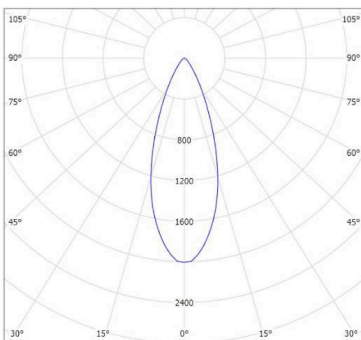

**40 DEGREE BEAM ANGLE AS PER
STANDARD SPEC OPTIONS BELOW.**

CODE	LAMP TYPE	WATTAGE	LUMENS	COLOUR TEMP	BEAM ANGLE	CRI	mA	DIMENSIONS
CMW5034	COB	12.3	980	3000K	15,24,40	90	350	270mm height x 165mm depth
								Nom Dimming options