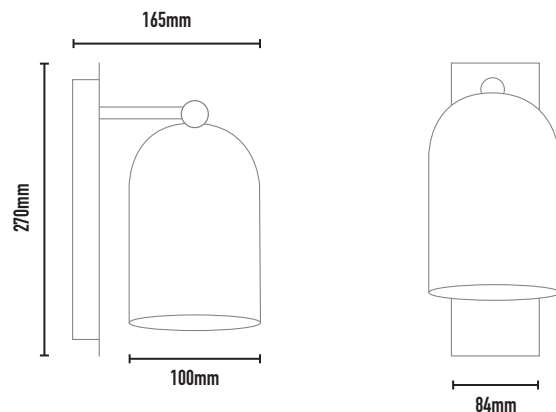

COMET BELLE COB - PRO

- FEATURES:**
- Australian designed & made professional ultra-low glare accent COB wall light
 - Fixed
 - Lumen options 980lm up to 1510lm / CRI 80 / CRI 90
 - Integral electronic driver
 - Specify - Non dim / Phase-cut dim / Dali dim
 - Dali dim 100% - 0.1% option available on request
 - Casambi Bluetooth wireless mesh control system available on request
 - Colour temps available: 2700k/3000k/4000k
 - Serviceable IP20 wall light
 - Ideal for commercial / hospitality / retail / gallery / museum / residential applications
 - IES files available on request

TRIM COLOURS: Inner standard as black

	Black	-2
	White	-3
	White outer / White inner	-3-3
	Silver	-6
	Custom	-5

- ACCESSORIES:**
- Frosted glass 30mm (FG)
 - Deco colour glass 50mm (DG)
 - Honeycomb filter (AL20)

**40 DEGREE BEAM ANGLE AS PER
STANDARD SPEC OPTIONS BELOW.**

CODE	LAMP TYPE	WATTAGE	LUMENS	COLOUR TEMP	BEAM ANGLE	CRI	mA	DIMENSIONS
CMW5034	COB	12.3	980	3000K	15,24,40	90	350	270mm height x 165mm depth
								Nom Dimming options