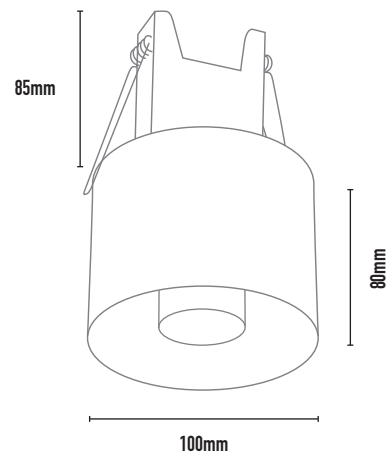

BEAMA EASY

- FEATURES:**
- Australian designed & manufactured
 - Fixed surface mount, wall or ceiling
 - Extruded aluminium body
 - E27 240v lamp base - various lamp options available
 - Serviceable led
 - IP20 Wall light
 - Ideal for commercial / hospitality / retail / residential applications

COLOURS:

	Black	-2
	White	-3
	Silver	-6
	Custom	-5

MOUSE TRAP SPRING MOUNT

CODE	LAMP TYPE	WATTAGE	DIMENSIONS
BEE	E27 lamp holder, suitable for retrofit LED lamps	Max 60W	100mm Ø x 80mm (total depth with lampholder 165mm)