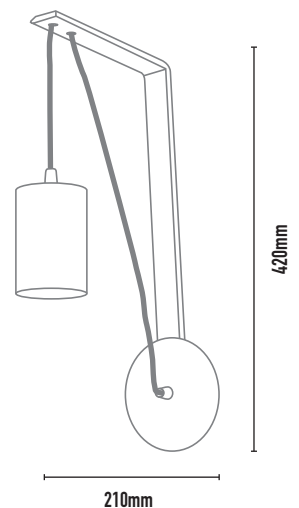

APOLLO ZETA

- FEATURES:**
- Australian designed & manufactured wall light
 - Aluminium and steel construction
 - LED lamp: Par16 led GU10 240v, offers various lamp selection options
 - Lumen options upto 750lm
 - Dimmable
 - Serviceable led
 - IP20 Wall light
 - Flex colour options: black/ white / red, (black & white kettle)
 - Ideal for commercial / hospitality / retail / residential applications
 - IES files available on request.

COLOURS:

	Black	-2
	White	-3
	Silver	-6
	Custom	-5

40 DEGREE

CODE	WATTAGE	LUMENS	COLOUR TEMP	BEAM ANGLE	DIMENSIONS
APZ	8.5W	660/700/750	2700K/3000K/ 4000K	40°	420mm length x 210mm depth