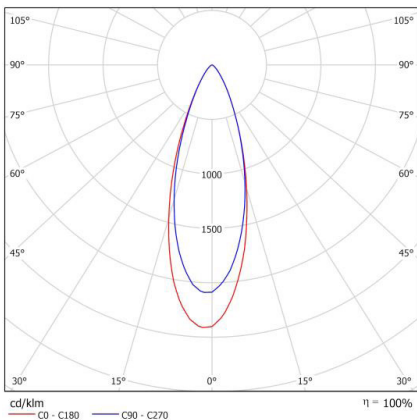

APOLLO ZETA

- FEATURES:**
- Australian designed & manufactured wall light
 - Aluminium and steel construction
 - LED lamp: Par16 led GU10 240v, offers various lamp selection options
 - Lumen options upto 750lm
 - Dimmable
 - Serviceable led
 - IP20 Wall light
 - Flex colour options: black/ white / red, (black & white kettle)
 - Ideal for commercial / hospitality / retail / residential applications
 - IES files available on request.

COLOURS:

	Black	-2
	White	-3
	Silver	-6
	Custom	-5

40 DEGREE

CODE	WATTAGE	LUMENS	COLOUR TEMP	BEAM ANGLE	DIMENSIONS
APZ	8.5W	660/700/750	2700K/3000K/ 4000K	40°	420mm length x 210mm depth