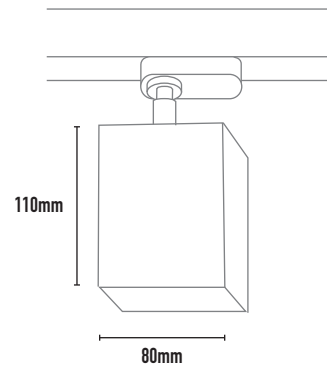

MONDO BLOK MINI SPOT GU10

- FEATURES:**
- Australian designed & manufactured surface mounted low glare accent spot light
 - Extruded aluminium body
 - Suitable for 240v track 1C & 3C
 - LED lamp / PAR16 LED GU10 240V, offers various lamp options
 - Adjustable 90° tilt, 359° rotation
 - Lumen options up to 750lm
 - No remote driver required
 - Dimmable
 - COB versions available
 - Serviceable IP20 downlight
 - Ideal for residential / hospitality / gallery / museum & commercial applications
 - IES files available on request

- COLOURS:**
- Black -2
 - White -3
 - White -3 / White -3
 - Silver -6
 - Custom -5

- ACCESSORIES:**
- Deco glass filter holder (CHL)
 - Frosted glass 30mm (FG)
 - Deco colour glass 50mm (DG)
 - Honeycomb filter (AL 20)

35 DEGREE

CODE	LAMP TYPE	WATTAGE	LUMENS	COLOUR TEMP	BEAM ANGLE	CRI	DIMENSIONS
MBS113	PAR16	1 x 8.5W	660/670/680	2700K/3000K/4000K	35°	80/90/90	110mm height x 80mm depth x 80mm width