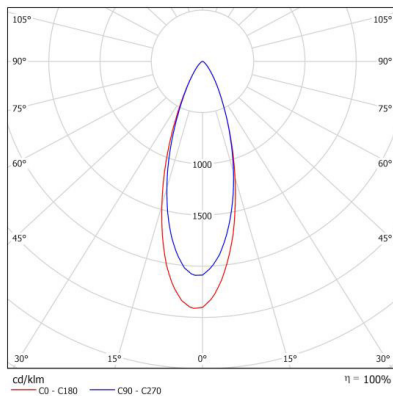

MONDO BLOK MINI SPOT GU10

- FEATURES:**
- Australian designed & manufactured surface mounted low glare accent spot light
 - Extruded aluminium body
 - Suitable for 240v track 1C & 3C
 - LED lamp / PAR16 LED GU10 240V, offers various lamp options
 - Adjustable 90° tilt, 359° rotation
 - Lumen options up to 750lm
 - No remote driver required
 - Dimmable
 - COB versions available
 - Serviceable IP20 downlight
 - Ideal for residential / hospitality / gallery / museum & commercial applications
 - IES files available on request

35 DEGREE

CODE	LAMP TYPE	WATTAGE	LUMENS	COLOUR TEMP	BEAM ANGLE	CRI	DIMENSIONS
MBS113	PAR16	1 x 8.5W	660/670/680	2700K/3000K/4000K	35°	80/90/90	110mm height x 80mm depth x 80mm width