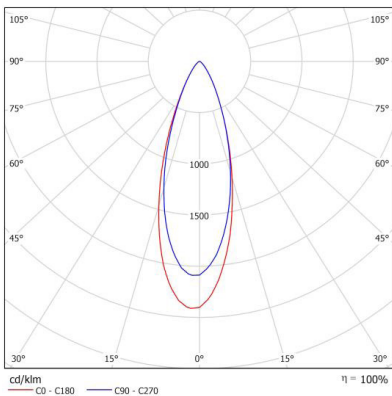

MONDO BLOK SPOT GU10

- FEATURES:**
- Australian designed & manufactured surface mounted low glare accent spot light
 - Extruded aluminium body
 - LED lamp / PAR16 LED GU10 240V, offers various lamp options
 - Suitable for 240v track 1C & 3C
 - Adjustable 45° tilt, 359° rotation
 - Lumen options up to 750lm
 - Dimmable
 - COB versions available
 - Serviceable IP20 downlight
 - Ideal for residential / hospitality / gallery / museum & commercial applications
 - IES files available on request

35 DEGREE

CODE	LAMP TYPE	WATTAGE	LUMENS	COLOUR TEMP	BEAM ANGLE	CRI	DIMENSIONS
MBS213	PAR16	1 x 8.5W	660/670/680	2700K/3000K/4000K	35°	80/90/90	160mm height x 106mm depth x 106mm width