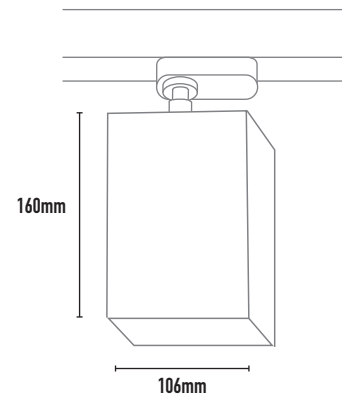

MONDO BLOK SPOT GU10

- FEATURES:**
- Australian designed & manufactured surface mounted low glare accent spot light
 - Extruded aluminium body
 - LED lamp / PAR16 LED GU10 240V, offers various lamp options
 - Suitable for 240v track 1C & 3C
 - Adjustable 45° tilt, 359° rotation
 - Lumen options up to 750lm
 - Dimmable
 - COB versions available
 - Serviceable IP20 downlight
 - Ideal for residential / hospitality / gallery / museum & commercial applications
 - IES files available on request

- COLOURS:**
- Black -2
 - White -3
 - White -3 / White -3
 - Silver -6
 - Custom -5

- ACCESSORIES:**
- Deco glass filter holder (CHL)
 - Frosted glass 30mm (FG)
 - Deco colour glass 50mm (DG)
 - Honeycomb filter (AL 20)

35 DEGREE

CODE	LAMP TYPE	WATTAGE	LUMENS	COLOUR TEMP	BEAM ANGLE	CRI	DIMENSIONS
MBS213	PAR16	1 x 8.5W	660/670/680	2700K/3000K/4000K	35°	80/90/90	160mm height x 106mm depth x 106mm width