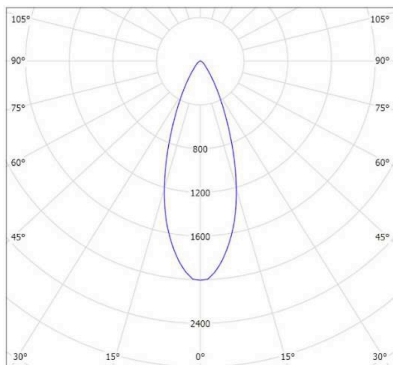

TRIM COLOURS:

Black	-2	Inner standard as Black
White	-3	
White	-3-3	
Silver	-6	
Custom	-5	

40 DEGREE

CODE	LAMP TYPE	WATTAGE	LUMENS	COLOUR TEMP	BEAM ANGLE	CRI	mA	DIMENSIONS
TRK501	COB	1x 12.3	980	3000K	15,24,40	90	350	UNO 165mm diameter x 118mm height cutout - 150mm diameter
TRK502	COB	2x 12.3	1960	3000K	15,24,40	90	350	DUO 165mm x 265mm x 118mm height cutout - 115mm x 210mm
TRK503	COB	3x 12.3	2940	3000K	15,24,40	90	350	TRIO 165mm x 370mm x 118mm height cutout - 115mm x 310mm