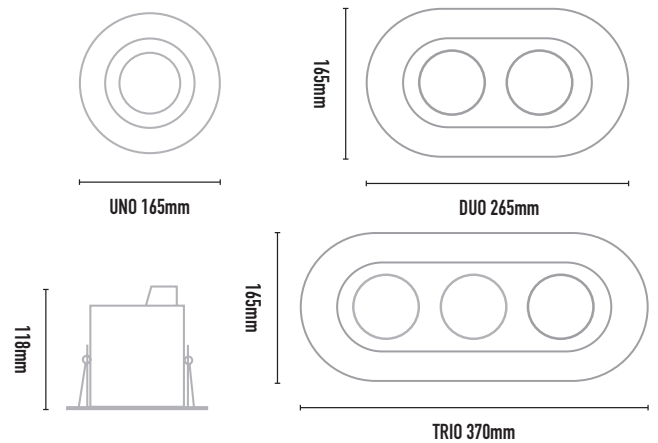

TRAK COB - PRO

- FEATURES:**
- Australian designed & manufactured professional recessed low glare accent LED downlight
 - Adjustable 45° tilt, 359° rotation
 - Lumen options 980lm up to 1510lm / CRI 80 / CRI 90
 - Requires remote electronic driver.
 - Specify - Non dim / Phase-cut dim / Dali dim
 - Dali - Smart phone blue tooth connectivity available on request
 - Dali dim 100% - 0.1% option available on request
 - Casambi Bluetooth wireless mesh control system available on request
 - Colour temps available: 2700k/3000k/4000k
 - Serviceable IP20 downlight
- Ideal for commercial / hospitality / retail / gallery / museum / residential / applications
 - IES files available on request

TRIM COLOURS:

Black	-2	Inner standard as Black
White	-3	
White	-3-3	
Silver	-6	
Custom	-5	

40 DEGREE

CODE	LAMP TYPE	WATTAGE	LUMENS	COLOUR TEMP	BEAM ANGLE	CRI	mA	DIMENSIONS
TRK501	COB	1x 12.3	980	3000K	15,24,40	90	350	UNO 165mm diameter x 118mm height cutout - 150mm diameter
TRK502	COB	2x 12.3	1960	3000K	15,24,40	90	350	DUO 165mm x 265mm x 118mm height cutout - 115mm x 210mm
TRK503	COB	3x 12.3	2940	3000K	15,24,40	90	350	TRIO 165mm x 370mm x 118mm height cutout - 115mm x 310mm