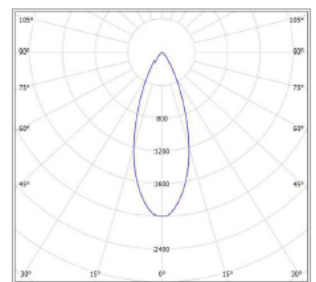

TRIM COLOURS:

Black	-2	Inner standard as Black
White	-3	
White	-3-3	
Silver	-6	
Custom	-5	

40 DEGREE

CODE	LAMP TYPE	WATTAGE	LUMENS	COLOUR TEMP	BEAM ANGLE	CRI	mA	DIMENSIONS
TRK501	COB	1x 12.3	980	3000K	15,24,40	90	350	UNO 165mm diameter x 118mm height cutout - 150mm diameter
TRK502	COB	2x 12.3	1960	3000K	15,24,40	90	350	DUO 165mm x 265mm x 118mm height cutout - 115mm x 210mm
TRK503	COB	3x 12.3	2940	3000K	15,24,40	90	350	TRIO 165mm x 370mm x 118mm height cutout - 115mm x 310mm

- Color consistency Mac Adam Step: 3 (<3SDCM)
- High color rendering performance, CRI 80 and 90 (TM30 compliant) IES TM30

15 DEGREE

24 DEGREE

40 DEGREE

DRIVER OPTIONS:

- OTI / Dali dimmable
- OTE / PhaseCut
- OT / Non dimmable