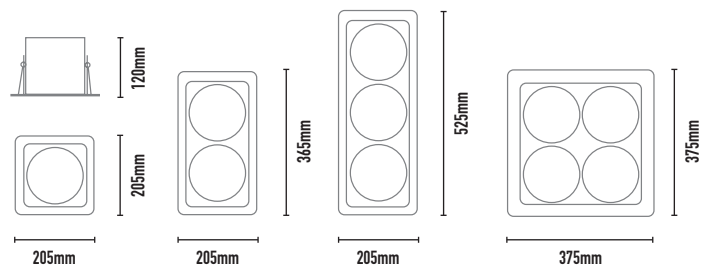

MONDO RADIUS AR111 SNOOT

- FEATURES:**
- Australian designed & manufactured professional recessed ultra low glare accent large format downlight
 - Adjustable 45° tilt, 359° rotation
 - Lumen options 680 up to 710 / CRI90
 - Requires remote electronic driver
 - LED lamp / AR111 LED G5.3 / 12V AC/DC offers various lamp options
 - Specify - Non dim / Phase-cut dim / Dali dim
 - COB high powered versions available (LINK)
 - Colour temps available: 2700k/3000k/4000k
 - Serviceable IP20 downlight
 - Ideal for residential / hospitality / gallery / museum / commercial applications
 - IES files available on request

TRIM COLOURS:

	Black	-2	Inner standard as Black
	White	-3	
	White	-3-3	
	Silver	-6	
	Custom	-5	

40 DEGREE

- ACCESSORIES:**
- Frosted glass 30mm (FG)
 - Deco colour glass 50mm (DG)
 - HoneyComb filter (A111)

CODE	LAMP TYPE	WATTAGE	LUMENS	COLOUR TEMP	BEAM ANGLE	CRI	DIMENSIONS
RAD41-Snoot	LED AR111	1x 10	710	3000K	12,25,40	90	UNO 205mm x 205mm x 120mm height cutout - 190mm x 190mm
RAD42-Snoot	LED AR111	2x 10	1420	3000K	12,25,40	90	DUO 205mm x 365mm x 120mm height cutout -190mm x 335mm
RAD43-Snoot	LED AR111	3x 10	2130	3000K	12,25,40	90	TRIO 205mm x 525mm x 120mm height cutout - 190mm x 495mm
RAD45-Snoot	LED AR111	4x 10	2840	3000K	12,25,40	90	QUATRO SQ 375mm x 375mm x 120mm height cutout - 360mm x 360mm