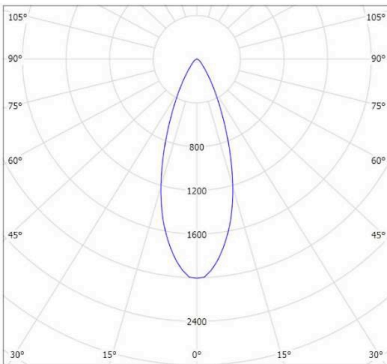

MONDO RADIUS AR111 SNOOT

1. **FEATURES:**
2. Australian designed & manufactured professional recessed ultra low glare accent large format downlight
   - Adjustable 45° tilt, 359° rotation
   - Lumen options 680 up to 710 / CRI90
   - Requires remote electronic driver
   - LED lamp / AR111 LED G5.3 / 12V AC/DC offers various lamp options
   - Specify - Non dim / Phase-cut dim / Dali dim
   - COB high powered versions available (LINK)
   - Colour temps available: 2700k/3000k/4000k
   - Serviceable IP20 downlight
   - Ideal for residential / hospitality / gallery / museum / commercial applications
   - IES files available on request

TRIM COLOURS:

	Black	-2	Inner standard as Black
	White	-3	
	White	-3-3	
	Silver	-6	
	Custom	-5	

40 DEGREE