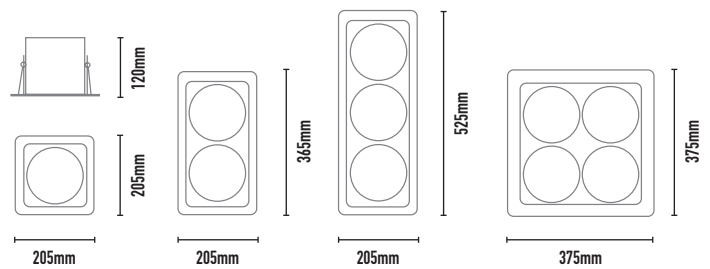

MONDO RADIUS AR111

- FEATURES:**
- Australian designed & manufactured professional recessed low glare accent large format downlight
 - Adjustable 45° tilt, 359° rotation
 - Lumen options 680 up to 710 / CRI90
 - Requires remote electronic driver
 - LED lamp / AR111 LED G5.3 / 12V AC/DC offers various lamp options
 - Specify - Non dim / Phase-cut dim / Dali dim
 - COB high powered versions available (LINK)
 - Colour temps available: 2700k/3000k/4000k
 - Serviceable IP20 downlight
 - Ideal for residential / hospitality / gallery / museum / commercial applications
 - IES files available on request

TRIM COLOURS:

	Black	-2	Inner standard as Black
	White	-3	
	White	-3-3	
	Silver	-6	
	Custom	-5	

- ACCESSORIES:**
- Frosted glass 30mm (FG)
 - Deco colour glass 50mm (DG)
 - HoneyComb filter (A111)

40 DEGREE

CODE	LAMP TYPE	WATTAGE	LUMENS	COLOUR TEMP	BEAM ANGLE	CRI	DIMENSIONS
RAD41	LED AR111	1x 10	710	3000K	12,25,40	90	UNO 205mm x 205mm x 120mm height cutout - 190mm x 190mm
RAD42	LED AR111	2x 10	1420	3000K	12,25,40	90	DUO 205mm x 365mm x 120mm height cutout -190mm x 335mm
RAD43	LED AR111	3x 10	2130	3000K	12,25,40	90	TRIO 205mm x 525mm x 120mm height cutout - 190mm x 495mm
RAD45	LED AR111	4x 10	2840	3000K	12,25,40	90	QUATRO SQ 375mm x 375mm x 120mm height cutout - 360mm x 360mm