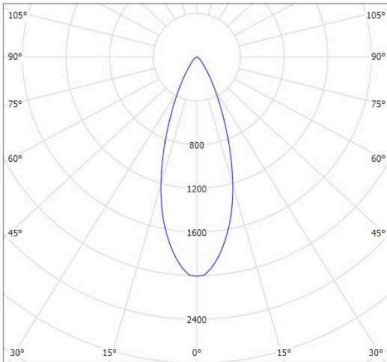

MONDO RADIUS AR111

- FEATURES:**
- Australian designed & manufactured professional recessed low glare accent large format downlight
 - Adjustable 45° tilt, 359° rotation
 - Lumen options 680 up to 710 / CRI90
 - Requires remote electronic driver
 - LED lamp / AR111 LED G5.3 / 12V AC/DC offers various lamp options
 - Specify - Non dim / Phase-cut dim / Dali dim
 - COB high powered versions available (LINK)
 - Colour temps available: 2700k/3000k/4000k
 - Serviceable IP20 downlight
 - Ideal for residential / hospitality / gallery / museum / commercial applications
 - IES files available on request

CODE	LAMP TYPE	WATTAGE	LUMENS	COLOUR TEMP	BEAM ANGLE	CRI	DIMENSIONS
RAD41	LED AR111	1x 10	710	3000K	12,25,40	90	UNO 205mm x 205mm x 120mm height cutout - 190mm x 190mm
RAD42	LED AR111	2x 10	1420	3000K	12,25,40	90	DUO 205mm x 365mm x 120mm height cutout -190mm x 335mm
RAD43	LED AR111	3x 10	2130	3000K	12,25,40	90	TRIO 205mm x 525mm x 120mm height cutout - 190mm x 495mm
RAD45	LED AR111	4x 10	2840	3000K	12,25,40	90	QUATRO SQ 375mm x 375mm x 120mm height cutout - 360mm x 360mm