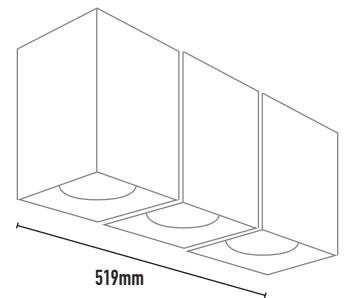

MONDO BLOK AR111

- FEATURES:**
- Australian designed & manufactured professional surface mounted low glare accent large format downlight
 - Extruded aluminium body
 - Suitable for concrete slab mounting, solid or plasterboard ceilings
 - LED lamp / AR111 LED G5.3 / 12V AC/DC offers various lamp options
 - Adjustable 45° tilt, 359° rotation
 - Lumen options 680 up to 710 / CRI90
 - Integral electronic driver
 - Specify - Non dim / Phase-cut dim / Dali dim
 - COB high powered versions available
 - Colour temps available: 2700k/3000k/4000k
 - Serviceable IP20 downlight
 - Ideal for residential / hospitality / gallery / museum & commercial applications
 - IES files available on request

- COLOURS:**
- Black -2
 - White -3
 - White -3 / White -3
 - Silver -6
 - Custom -5

- ACCESSORIES:**
- Frosted glass 30mm (FG)
 - Deco colour glass 50mm (DG)
 - Honeycomb filter (AL111)

40 DEGREE

| CODE | LAMP TYPE | WATTAGE | LUMENS | COLOUR TEMP | BEAM ANGLE | CRI | DIMENSIONS |
|--------|-----------|---------|--------|-------------|------------|-----|---|
| MBC341 | LED AR111 | 1 x 10W | 710 | 3000K | 12,25,40 | 90 | UNO 233mm height x 163mm depth x 163mm width |
| MBC342 | LED AR111 | 2 x 10W | 1420 | 3000K | 12,25,40 | 90 | DUO 233mm height x 163mm depth x 341mm width |
| MBC343 | LED AR111 | 3 x 10W | 2130 | 3000K | 12,25,40 | 90 | TRIO 233mm height x 163mm depth x 519mm width |