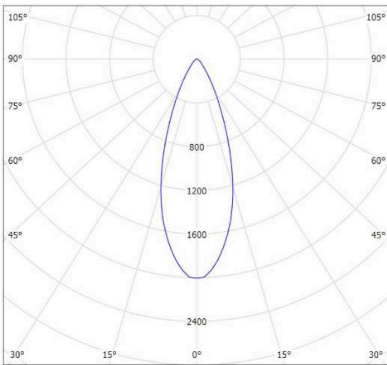

MONDO BLOK AR111

- FEATURES:**
- Australian designed & manufactured professional surface mounted low glare accent large format downlight
 - Extruded aluminium body
 - Suitable for concrete slab mounting, solid or plasterboard ceilings
 - LED lamp / AR111 LED G5.3 / 12V AC/DC offers various lamp options
 - Adjustable 45° tilt, 359° rotation
 - Lumen options 680 up to 710 / CRI90
 - Integral electronic driver
 - Specify - Non dim / Phase-cut dim / Dali dim
 - COB high powered versions available
 - Colour temps available: 2700k/3000k/4000k
 - Serviceable IP20 downlight
 - Ideal for residential / hospitality / gallery / museum & commercial applications
 - IES files available on request

- COLOURS:**
- Black -2
 - White -3
 - White -3 / White -3
 - Silver -6
 - Custom -5

- ACCESSORIES:**
- Frosted glass 30mm (FG)
 - Deco colour glass 50mm (DG)
 - Honeycomb filter (AL111)

40 DEGREE

| CODE | LAMP TYPE | WATTAGE | LUMENS | COLOUR TEMP | BEAM ANGLE | CRI | DIMENSIONS |
|--------|-----------|---------|--------|-------------|------------|-----|---|
| MBC341 | LED AR111 | 1 x 10W | 710 | 3000K | 12,25,40 | 90 | UNO 233mm height x 163mm depth x 163mm width |
| MBC342 | LED AR111 | 2 x 10W | 1420 | 3000K | 12,25,40 | 90 | DUO 233mm height x 163mm depth x 341mm width |
| MBC343 | LED AR111 | 3 x 10W | 2130 | 3000K | 12,25,40 | 90 | TRIO 233mm height x 163mm depth x 519mm width |