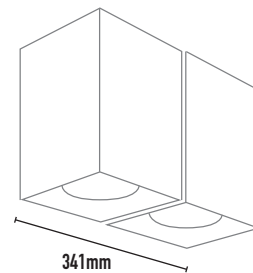

MONDO BLOK AR111

- FEATURES:**
- Australian designed & manufactured professional surface mounted low glare accent large format downlight
 - Extruded aluminium body
 - Suitable for concrete slab mounting, solid or plasterboard ceilings
 - LED lamp / AR111 LED G5.3 / 12V AC/DC offers various lamp options
 - Adjustable 45° tilt, 359° rotation
 - Lumen options 680 up to 710 / CRI90
 - Integral electronic driver
 - Specify - Non dim / Phase-cut dim / Dali dim
 - COB high powered versions available
 - Colour temps available: 2700k/3000k/4000k
 - Serviceable IP20 downlight
 - Ideal for residential / hospitality / gallery / museum & commercial applications
 - IES files available on request

- COLOURS:**
- Black -2
 - White -3
 - White -3 / White -3
 - Silver -6
 - Custom -5

- ACCESSORIES:**
- Frosted glass 30mm (FG)
 - Deco colour glass 50mm (DG)
 - Honeycomb filter (AL111)

40 DEGREE

| CODE | LAMP TYPE | WATTAGE | LUMENS | COLOUR TEMP | BEAM ANGLE | CRI | DIMENSIONS |
|--------|-----------|---------|--------|-------------|------------|-----|---|
| MBC341 | LED AR111 | 1 x 10W | 710 | 3000K | 12,25,40 | 90 | UNO 233mm height x 163mm depth x 163mm width |
| MBC342 | LED AR111 | 2 x 10W | 1420 | 3000K | 12,25,40 | 90 | DUO 233mm height x 163mm depth x 341mm width |
| MBC343 | LED AR111 | 3 x 10W | 2130 | 3000K | 12,25,40 | 90 | TRIO 233mm height x 163mm depth x 519mm width |