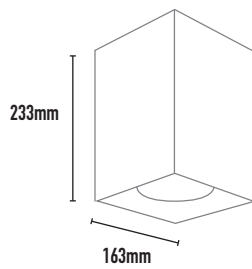

MONDO BLOK AR111

- FEATURES:**
- Australian designed & manufactured professional surface mounted low glare accent large format downlight
 - Extruded aluminium body
 - Suitable for concrete slab mounting, solid or plasterboard ceilings
 - LED lamp / AR111 LED G5.3 / 12V AC/DC offers various lamp options
 - Adjustable 45° tilt, 359° rotation
 - Lumen options 680 up to 710 / CRI90
 - Integral electronic driver
 - Specify - Non dim / Phase-cut dim / Dali dim
 - COB high powered versions available
 - Colour temps available: 2700k/3000k/4000k
 - Serviceable IP20 downlight
 - Ideal for residential / hospitality / gallery / museum & commercial applications
 - IES files available on request

- COLOURS:**
- Black -2
 - White -3
 - White -3 / White -3
 - Silver -6
 - Custom -5

- ACCESSORIES:**
- Frosted glass 30mm (FG)
 - Deco colour glass 50mm (DG)
 - Honeycomb filter (AL111)

40 DEGREE

| CODE | LAMP TYPE | WATTAGE | LUMENS | COLOUR TEMP | BEAM ANGLE | CRI | DIMENSIONS |
|--------|-----------|---------|--------|-------------|------------|-----|---|
| MBC341 | LED AR111 | 1 x 10W | 710 | 3000K | 12,25,40 | 90 | UNO 233mm height x 163mm depth x 163mm width |
| MBC342 | LED AR111 | 2 x 10W | 1420 | 3000K | 12,25,40 | 90 | DUO 233mm height x 163mm depth x 341mm width |
| MBC343 | LED AR111 | 3 x 10W | 2130 | 3000K | 12,25,40 | 90 | TRIO 233mm height x 163mm depth x 519mm width |