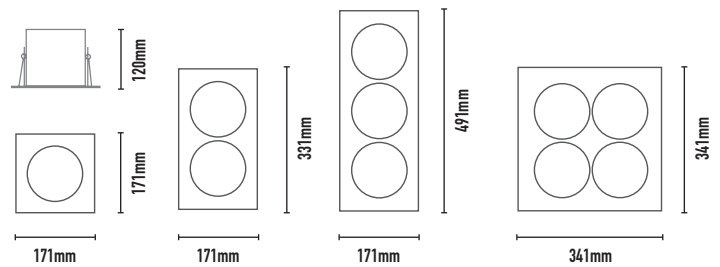

MONDO AR111 TRIMLESS SNOOT

- FEATURES:**
- Australian designed & manufactured professional recessed ultra low glare accent large format downlight
 - Adjustable 45° tilt, 359° rotation
 - Lumen options 680 up to 710 / CRI90
 - Requires remote electronic driver
 - LED lamp / AR111 LED G5.3 / 12V AC/DC offers various lamp options
 - Specify - Non dim / Phase-cut dim / Dali dim
 - COB high powered versions available (LINK)
 - Colour temps available: 2700k/3000k/4000k
 - Serviceable IP20 downlight
 - Ideal for residential / hospitality / gallery / museum / commercial applications
 - IES files available on request

COLOURS:

	Black	-2
	White	-3
	Silver	-6
	Custom	-5

- ACCESSORIES:**
- Frosted glass 30mm (FG)
 - Deco colour glass 50mm (DG)
 - HoneyComb filter (AL111)

40 DEGREE

CODE	LAMP TYPE	WATTAGE	LUMENS	COLOUR TEMP	BEAM ANGLE	CRI	DIMENSIONS
MTL41-Snoot	LED AR111	1x 10	710	3000K	12,25,40	90	UNO 120mm depth cutout - 171mm x 171mm
MTL42-Snoot	LED AR111	2x 10	1420	3000K	12,25,40	90	DUO 120mm depth cutout -171mm x 331mm
MTL43-Snoot	LED AR111	3x 10	2130	3000K	12,25,40	90	TRIO 120mm depth cutout - 171mm x 491mm
MTL45-Snoot	LED AR111	4x 10	2840	3000K	12,25,40	90	QUATRO 120mm depth cutout - 341mm x 341mm