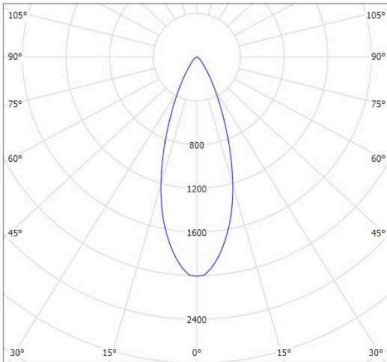

MONDO AR111 TRIMLESS SNOOT

- FEATURES:**
- Australian designed & manufactured professional recessed ultra low glare accent large format downlight
 - Adjustable 45° tilt, 359° rotation
 - Lumen options 680 up to 710 / CRI90
 - Requires remote electronic driver
 - LED lamp / AR111 LED G5.3 / 12V AC/DC offers various lamp options
 - Specify - Non dim / Phase-cut dim / Dali dim
 - COB high powered versions available (LINK)
 - Colour temps available: 2700k/3000k/4000k
 - Serviceable IP20 downlight
 - Ideal for residential / hospitality / gallery / museum / commercial applications
 - IES files available on request

COLOURS:

	Black	-2
	White	-3
	Silver	-6
	Custom	-5

- ACCESSORIES:**
- Frosted glass 30mm (FG)
 - Deco colour glass 50mm (DG)
 - HoneyComb filter (AL111)

40 DEGREE

CODE	LAMP TYPE	WATTAGE	LUMENS	COLOUR TEMP	BEAM ANGLE	CRI	DIMENSIONS
MTL41-Snoot	LED AR111	1x 10	710	3000K	12,25,40	90	UNO 120mm depth cutout - 171mm x 171mm
MTL42-Snoot	LED AR111	2x 10	1420	3000K	12,25,40	90	DUO 120mm depth cutout -171mm x 331mm
MTL43-Snoot	LED AR111	3x 10	2130	3000K	12,25,40	90	TRIO 120mm depth cutout - 171mm x 491mm
MTL45-Snoot	LED AR111	4x 10	2840	3000K	12,25,40	90	QUATRO 120mm depth cutout - 341mm x 341mm