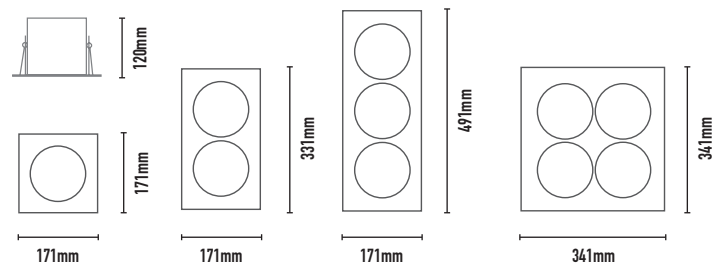

# MONDO AR111 TRIMLESS

- FEATURES:**
- Australian designed & manufactured professional recessed low glare accent large format downlight
  - Adjustable 45° tilt, 359° rotation
  - Lumen options 680 up to 710 / CRI90
  - Requires remote electronic driver
  - LED lamp / AR111 LED G5.3 / 12V AC/DC offers various lamp options
  - Specify - Non dim / Phase-cut dim / Dali dim
  - COB high powered versions available
  - Colour temps available: 2700k/3000k/4000k
  - Serviceable IP20 downlight
  - Ideal for residential / hospitality / gallery / museum / commercial applications
  - IES files available on request

- COLOURS:**
- Black -2
  - White -3
  - Silver -6
  - Custom -5

- ACCESSORIES:**
- Frosted glass 30mm (FG)
  - Deco colour glass 50mm (DG)
  - HoneyComb filter (AL111)

**40 DEGREE**

| CODE  | LAMP TYPE | WATTAGE | LUMENS | COLOUR TEMP | BEAM ANGLE | CRI | DIMENSIONS                                |
|-------|-----------|---------|--------|-------------|------------|-----|---|
| MTL41 | LED AR111 | 1x 10   | 710    | 3000K       | 12,25,40   | 90  | UNO 120mm depth cutout - 171mm x 171mm    |
| MTL42 | LED AR111 | 2x 10   | 1420   | 3000K       | 12,25,40   | 90  | DUO 120mm depth cutout - 171mm x 331mm    |
| MTL43 | LED AR111 | 3x 10   | 2130   | 3000K       | 12,25,40   | 90  | TRIO 120mm depth cutout - 171mm x 491mm   |
| MTL45 | LED AR111 | 4x 10   | 2840   | 3000K       | 12,25,40   | 90  | QUATRO 120mm depth cutout - 341mm x 341mm |