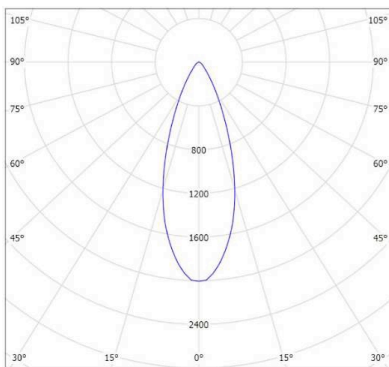

# MONDO AR111 TRIMLESS

- FEATURES:**
- Australian designed & manufactured professional recessed low glare accent large format downlight
  - Adjustable 45° tilt, 359° rotation
  - Lumen options 680 up to 710 / CRI90
  - Requires remote electronic driver
  - LED lamp / AR111 LED G5.3 / 12V AC/DC offers various lamp options
  - Specify - Non dim / Phase-cut dim / Dali dim
  - COB high powered versions available
  - Colour temps available: 2700k/3000k/4000k
  - Serviceable IP20 downlight
  - Ideal for residential / hospitality / gallery / museum / commercial applications
  - IES files available on request

- COLOURS:**
- Black -2
  - White -3
  - Silver -6
  - Custom -5

- ACCESSORIES:**
- Frosted glass 30mm (FG)
  - Deco colour glass 50mm (DG)
  - HoneyComb filter (AL111)

**40 DEGREE**

| CODE  | LAMP TYPE | WATTAGE | LUMENS | COLOUR TEMP | BEAM ANGLE | CRI | DIMENSIONS                                |
|-------|-----------|---------|--------|-------------|------------|-----|---|
| MTL41 | LED AR111 | 1x 10   | 710    | 3000K       | 12,25,40   | 90  | UNO 120mm depth cutout - 171mm x 171mm    |
| MTL42 | LED AR111 | 2x 10   | 1420   | 3000K       | 12,25,40   | 90  | DUO 120mm depth cutout - 171mm x 331mm    |
| MTL43 | LED AR111 | 3x 10   | 2130   | 3000K       | 12,25,40   | 90  | TRIO 120mm depth cutout - 171mm x 491mm   |
| MTL45 | LED AR111 | 4x 10   | 2840   | 3000K       | 12,25,40   | 90  | QUATRO 120mm depth cutout - 341mm x 341mm |