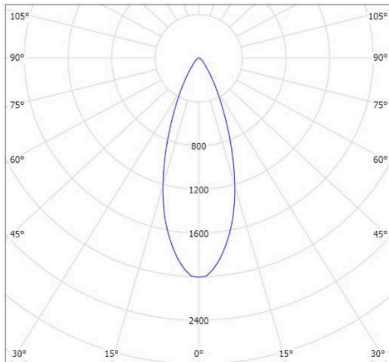

MONDO AR111 SNOOT

- FEATURES:**
- Australian designed & manufactured professional recessed ultra low glare accent large format downlight
 - Adjustable 45° tilt, 359° rotation
 - Lumen options 680 up to 710 / CRI90
 - Requires remote electronic driver
 - LED lamp / AR111 LED G5.3 / 12V AC/DC offers various lamp options
 - Specify - Non dim / Phase-cut dim / Dali dim
 - COB high powered versions available (LINK)
 - Colour temps available: 2700k/3000k/4000k
 - Serviceable IP20 downlight
 - Ideal for residential / hospitality / gallery / museum / commercial applications
 - IES files available on request

CODE	LAMP TYPE	WATTAGE	LUMENS	COLOUR TEMP	BEAM ANGLE	CRI	DIMENSIONS
MON41-Snoot	LED AR111	1x 10	710	3000K	12,25,40	90	UNO 205mm x 205mm x 120mm height cutout - 190mm x 190mm
MON42-Snoot	LED AR111	2x 10	1420	3000K	12,25,40	90	DUO 205mm x 365mm x 120mm height cutout -190mm x 335mm
MON43-Snoot	LED AR111	3x 10	2130	3000K	12,25,40	90	TRIO 205mm x 525mm x 120mm height cutout - 190mm x 495mm
MON45-Snoot	LED AR111	4x 10	2840	3000K	12,25,40	90	QUATRO SQ 375mm x 375mm x 120mm height cutout - 360mm x 360mm