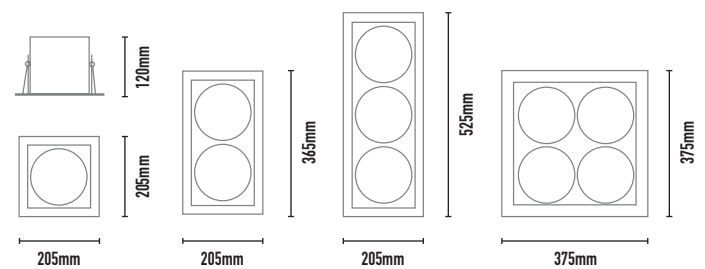

MONDO AR111 SNOOT

- FEATURES:**
- Australian designed & manufactured professional recessed ultra low glare accent large format downlight
 - Adjustable 45° tilt, 359° rotation
 - Lumen options 680 up to 710 / CRI90
 - Requires remote electronic driver
 - LED lamp / AR111 LED G5.3 / 12V AC/DC offers various lamp options
 - Specify - Non dim / Phase-cut dim / Dali dim
 - COB high powered versions available (LINK)
 - Colour temps available: 2700k/3000k/4000k
 - Serviceable IP20 downlight
 - Ideal for residential / hospitality / gallery / museum / commercial applications
 - IES files available on request

TRIM COLOURS:

	Black	-2	Inner standard as Black
	White	-3	
	White	-3-3	
	Silver	-6	
	Custom	-5	

- ACCESSORIES:**
- Frosted glass 30mm (FG)
 - Deco colour glass 50mm (DG)
 - HoneyComb filter (A111)

40 DEGREE

CODE	LAMP TYPE	WATTAGE	LUMENS	COLOUR TEMP	BEAM ANGLE	CRI	DIMENSIONS
MON41-Snoot	LED AR111	1x 10	710	3000K	12,25,40	90	UNO 205mm x 205mm x 120mm height cutout - 190mm x 190mm
MON42-Snoot	LED AR111	2x 10	1420	3000K	12,25,40	90	DUO 205mm x 365mm x 120mm height cutout -190mm x 335mm
MON43-Snoot	LED AR111	3x 10	2130	3000K	12,25,40	90	TRIO 205mm x 525mm x 120mm height cutout - 190mm x 495mm
MON45-Snoot	LED AR111	4x 10	2840	3000K	12,25,40	90	QUATRO SQ 375mm x 375mm x 120mm height cutout - 360mm x 360mm