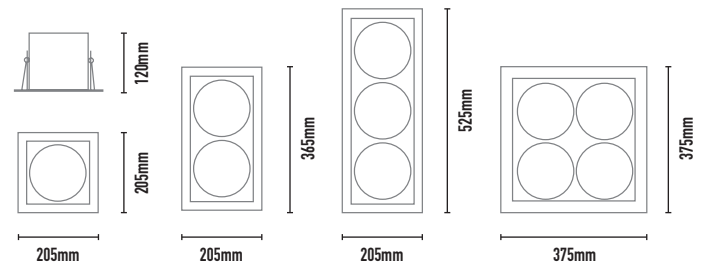

MONDO AR111

- FEATURES:**
- Australian designed & manufactured professional recessed low glare accent large format downlight
 - Adjustable 45° tilt, 359° rotation
 - Lumen options 680 up to 710 / CRI90
 - Requires remote electronic driver
 - LED lamp / AR111 LED G5.3 / 12V AC/DC offers various lamp options
 - Specify - Non dim / Phase-cut dim / Dali dim
 - COB high powered versions available
 - Colour temps available: 2700k/3000k/4000k
 - Serviceable IP20 downlight
 - Ideal for residential / hospitality / gallery / museum / commercial applications
 - IES files available on request

TRIM COLOURS:

	Black	-2	Inner standard as Black
	White	-3	
	White	-3-3	
	Silver	-6	
	Custom	-5	

- ACCESSORIES:**
- Frosted glass 30mm (FG)
 - Deco colour glass 50mm (DG)
 - HoneyComb filter (A111)

40 DEGREE

CODE	LAMP TYPE	WATTAGE	LUMENS	COLOUR TEMP	BEAM ANGLE	CRI	DIMENSIONS
MON41	LED AR111	1x 10	710	3000K	12,25,40	90	UNO 205mm x 205mm x 120mm height cutout - 190mm x 190mm
MON42	LED AR111	2x 10	1420	3000K	12,25,40	90	DUO 205mm x 365mm x 120mm height cutout - 190mm x 335mm
MON43	LED AR111	3x 10	2130	3000K	12,25,40	90	TRIO 205mm x 525mm x 120mm height cutout - 190mm x 495mm
MON45	LED AR111	4x 10	2840	3000K	12,25,40	90	QUATRO SQ 375mm x 375mm x 120mm height cutout - 360mm x 360mm