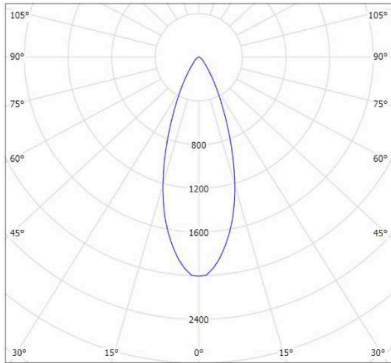

CODE	LAMP TYPE	WATTAGE	LUMENS	COLOUR TEMP	BEAM ANGLE	CRI	DIMENSIONS
MON41	LED AR111	1x 10	710	3000K	12,25,40	90	UNO 205mm x 205mm x 120mm height cutout - 190mm x 190mm
MON42	LED AR111	2x 10	1420	3000K	12,25,40	90	DUO 205mm x 365mm x 120mm height cutout - 190mm x 335mm
MON43	LED AR111	3x 10	2130	3000K	12,25,40	90	TRIO 205mm x 525mm x 120mm height cutout - 190mm x 495mm
MON45	LED AR111	4x 10	2840	3000K	12,25,40	90	QUATRO SQ 375mm x 375mm x 120mm height cutout - 360mm x 360mm