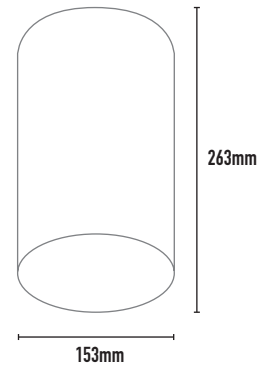

BEAMA MAXI AR111

- FEATURES:**
- Australian designed & manufactured professional surface mounted low glare accent large format downlight
 - Extruded aluminium body
 - LED lamp / AR111 LED G5.3 / 12V AC/DC offers various lamp options
 - Adjustable 45° tilt, 359° rotation
 - Lumen options 680 up to 710 / CRI90
 - Integral electronic driver
 - Specify - Non dim / Phase-cut dim / Dali dim
 - COB high powered versions available
 - Colour temps available: 2700k/3000k/4000k
 - Serviceable IP20 downlight
 - Ideal for residential / hospitality / gallery / museum & commercial applications
 - IES files available on request

COLOURS:

	Black	-2	Inner standard as Black
	White	-3	
	White	-3 / White -3	
	Silver	-6	
	Custom	-5	

- ACCESSORIES:**
- Frosted glass 30mm (FG)
 - Deco colour glass 50mm (DG)
 - Honeycomb filter (AL)

40 DEGREE

CODE	LAMP TYPE	WATTAGE	LUMENS	COLOUR TEMP	BEAM ANGLE	CRI	DIMENSIONS
BMX	LED AR111	1 x 10W	710	3000K	12,25,40	90	263mm height x 153mm diameter