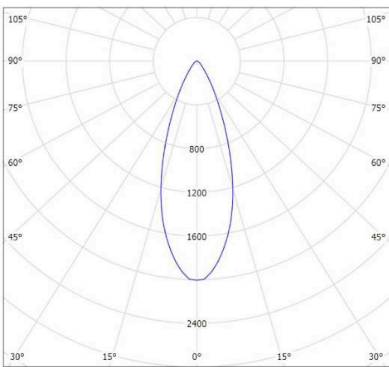

BEAMA MAXI AR111

- FEATURES:**
- Australian designed & manufactured professional surface mounted low glare accent large format downlight
 - Extruded aluminium body
 - LED lamp / AR111 LED G5.3 / 12V AC/DC offers various lamp options
 - Adjustable 45° tilt, 359° rotation
 - Lumen options 680 up to 710 / CRI90
 - Integral electronic driver
 - Specify - Non dim / Phase-cut dim / Dali dim
 - COB high powered versions available
 - Colour temps available: 2700k/3000k/4000k
 - Serviceable IP20 downlight
 - Ideal for residential / hospitality / gallery / museum & commercial applications
 - IES files available on request

CODE	LAMP TYPE	WATTAGE	LUMENS	COLOUR TEMP	BEAM ANGLE	CRI	DIMENSIONS
BMX	LED AR111	1 x 10W	710	3000K	12,25,40	90	263mm height x 153mm diameter