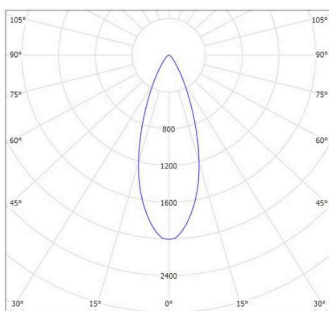

CP80

CD65

CODE	LAMP TYPE	WATTAGE	LUMENS	COLOUR TEMP	BEAM ANGLE	CRI	mA	DIMENSIONS
INW503	COB	12.3	980	3000K	15,24,40	90	350	100mm length x100mm diameter
								Nom Dimming options

**PROFESSIONAL**

TO SPECIFY ADDITIONAL LED MODULE, "LAMP" OPTIONS: PLEASE SELECT FROM THE CODES BELOW AND ADD TO THE SPECIFICATION