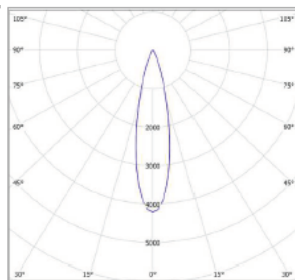

PROFESSIONAL

TO SPECIFY ADDITIONAL LED MODULE, "LAMP" OPTIONS: PLEASE SELECT FROM THE CODES BELOW AND ADD TO THE SPECIFICATION

CODE	WATTAGE	LUMENS	COLOUR TEMP	BEAM ANGLE	CRI	MA
MC50-COB-900-927-15D-G1	12.3	980	2700k	15	90	350
MC50-COB-900-927-24D-G1	12.3	960	2700k	24	90	350
MC50-COB-900-927-40D-G1	12.3	920	2700k	40	90	350
MC50-COB-900-930-15D G1	12.3	1040	3000K	15	90	350
MC50-COB-900-930-24D G1	12.3	1020	3000K	24	90	350
MC50-COB-900-930-40D G1	12.3	980	3000K	40	90	350
MC50-COB-900-940-15D G1	12.3	1120	4000K	15	90	350
MC50-COB-900-940-24D G1	12.3	1090	4000K	24	90	350
MC50-COB-900-940-40D G1	12.3	1050	4000K	40	90	350
MC50-COB-1400-930-24D G1	12.9	1430	3000K	24	80	350
MC50-COB-1400-930-40D G1	12.9	1360	3000K	40	80	350
MC50-COB-1400-940-24D G1	12.9	1510	4000K	24	80	350
MC50-COB-1400-940-40D G1	12.9	1430	4000K	40	80	350

- Color consistency Mac Adam Step: 3 (<3SDCM)
- High color rendering performance, CRI 80 and 90 (TM30 compliant) IES TM30

24 DEGREE

DRIVER OPTIONS:

- OTI / Dali dimmable
- OTE / PhaseCut
- OT / Non dimmable