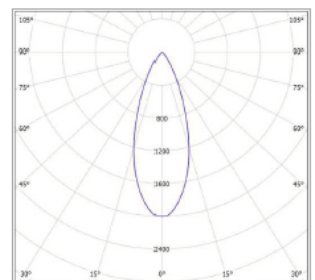

CP80

CD65

CODE	LAMP TYPE	WATTAGE	LUMENS	COLOUR TEMP	BEAM ANGLE	CRI	mA	DIMENSIONS
INW503	COB	12.3	980	3000K	15,24,40	90	350	100mm length x100mm diameter
								Nom Dimming options

**PROFESSIONAL**

TO SPECIFY ADDITIONAL LED MODULE, "LAMP" OPTIONS: PLEASE SELECT FROM THE CODES BELOW AND ADD TO THE SPECIFICATION

CODE	WATTAGE	LUMENS	COLOUR TEMP	BEAM ANGLE	CRI	MA
MC50-COB-900-927-15D-G1	12.3	980	2700k	15	90	350
MC50-COB-900-927-24D-G1	12.3	960	2700k	24	90	350
MC50-COB-900-927-40D-G1	12.3	920	2700k	40	90	350
MC50-COB-900-930-15D G1	12.3	1040	3000K	15	90	350
MC50-COB-900-930-24D G1	12.3	1020	3000K	24	90	350
MC50-COB-900-930-40D G1	12.3	980	3000K	40	90	350
MC50-COB-900-940-15D G1	12.3	1120	4000K	15	90	350
MC50-COB-900-940-24D G1	12.3	1090	4000K	24	90	350
MC50-COB-900-940-40D G1	12.3	1050	4000K	40	90	350
MC50-COB-1400-930-24D G1	12.9	1430	3000K	24	80	350
MC50-COB-1400-930-40D G1	12.9	1360	3000K	40	80	350
MC50-COB-1400-940-24D G1	12.9	1510	4000K	24	80	350
MC50-COB-1400-940-40D G1	12.9	1430	4000K	40	80	350

- Color consistency Mac Adam Step: 3 (<3SDCM)
- High color rendering performance, CRI 80 and 90 (TM30 compliant) IES TM30

**15 DEGREE**

**24 DEGREE**

**40 DEGREE**

**DRIVER OPTIONS:**

- OTI / Dali dimmable
- OTE / PhaseCut
- OT / Non dimmable