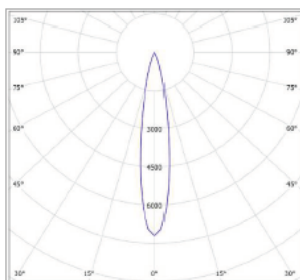

24 DEGREE

PROFESSIONAL

TO SPECIFY ADDITIONAL LED MODULE, "LAMP" OPTIONS: PLEASE SELECT FROM THE CODES BELOW AND ADD TO THE SPECIFICATION

CODE	WATTAGE	LUMENS	COLOUR TEMP	BEAM ANGLE	CRI	MA
MC50-COB-900-927-15D-G1	12.3	980	2700k	15	90	350
MC50-COB-900-927-24D-G1	12.3	960	2700k	24	90	350
MC50-COB-900-927-40D-G1	12.3	920	2700k	40	90	350
MC50-COB-900-930-15D G1	12.3	1040	3000K	15	90	350
MC50-COB-900-930-24D G1	12.3	1020	3000K	24	90	350
MC50-COB-900-930-40D G1	12.3	980	3000K	40	90	350
MC50-COB-900-940-15D G1	12.3	1120	4000K	15	90	350
MC50-COB-900-940-24D G1	12.3	1090	4000K	24	90	350
MC50-COB-900-940-40D G1	12.3	1050	4000K	40	90	350
MC50-COB-1400-930-24D G1	12.9	1430	3000K	24	80	350
MC50-COB-1400-930-40D G1	12.9	1360	3000K	40	80	350
MC50-COB-1400-940-24D G1	12.9	1510	4000K	24	80	350
MC50-COB-1400-940-40D G1	12.9	1430	4000K	40	80	350

- Color consistency Mac Adam Step: 3 (<3SDCM)
- High color rendering performance, CRI 80 and 90 (TM30 compliant) IES TM30

15 DEGREE