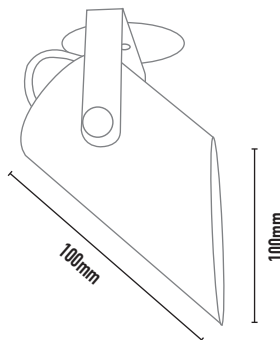

**MOUNTING OPTIONS:**

- CP80 / CD65 / 3C track
- Additional mounting options available
- See **Mounting Options** spec sheet for more information

**40 DEGREE BEAM ANGLE AS  
STANDARD SPEC OPTIONS BELOW**

CP80

CD65

CODE	LAMP TYPE	WATTAGE	LUMENS	COLOUR TEMP	BEAM ANGLE	CRI	mA	DIMENSIONS
INW503	COB	12.3	980	3000K	15,24,40	90	350	100mm length x100mm diameter
								Nom Dimming options

**PROFESSIONAL**

TO SPECIFY ADDITIONAL LED MODULE, "LAMP" OPTIONS: PLEASE SELECT FROM THE CODES BELOW AND ADD TO THE SPECIFICATION