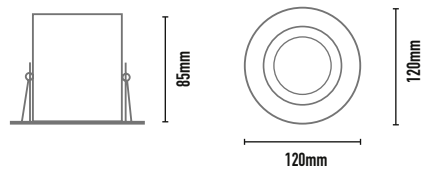

MONDO ROUND COB - PRO

- FEATURES:**
- Australian designed & manufactured professional recessed low glare accent LED downlight
 - Adjustable 45° tilt, 359° rotation
 - Lumen options 980lm up to 1510lm / CRI 80 / CRI 90
 - Requires remote electronic driver.
 - Specify - Non dim / Phase-cut dim / Dali dim
 - Dali - Smart phone blue tooth connectivity available on request
 - Dali dim 100% - 0.1% option available on request
 - Casambi Bluetooth wireless mesh control system available on request
 - Colour temps available: 2700k/3000k/4000k
 - Serviceable IP20 downlight
- Ideal for commercial / hospitality / retail / gallery / museum / residential / applications
 - IES files available on request

TRIM COLOURS:

	Black	-2	Inner standard as Black
	White	-3	
	White	-3-3	
	Silver	-6	
	Custom	-5	

- ACCESSORIES:**
- Frosted glass 30mm (FG)
 - Deco colour glass 50mm (DG)
 - HoneyComb filter (AL 20)

40 DEGREE BEAM ANGLE AS PER STANDARD SPEC OPTIONS BELOW

CODE	LAMP TYPE	WATTAGE	LUMENS	COLOUR TEMP	BEAM ANGLE	CRI	mA	DIMENSIONS
MRG50	COB	12.3W	980	3000K	15,24,40	90	350	120mm diameter x 85mm height cut out - 110mm diameter
								Nom dimming options

PROFESSIONAL