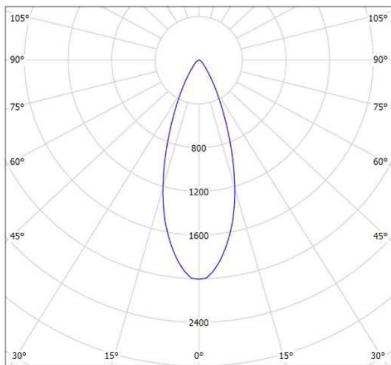

CODE	LAMP TYPE	WATTAGE	LUMENS	COLOUR TEMP	BEAM ANGLE	CRI	mA	DIMENSIONS
MRG50	COB	12.3W	980	3000K	15,24,40	90	350	120mm diameter x 85mm height cut out - 110mm diameter
								Nom dimming options

PROFESSIONAL