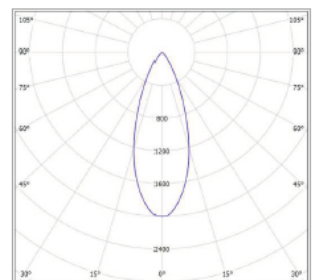

CODE	LAMP TYPE	WATTAGE	LUMENS	COLOUR TEMP	BEAM ANGLE	CRI	mA	DIMENSIONS
MRG50	COB	12.3W	980	3000K	15,24,40	90	350	120mm diameter x 85mm height cut out - 110mm diameter
								Nom dimming options

PROFESSIONAL

- Color consistency Mac Adam Step: 3 (<3SDCM)
- High color rendering performance, CRI 80 and 90 (TM30 compliant) IES TM30

15 DEGREE

24 DEGREE

40 DEGREE

DRIVER OPTIONS:

- OTI / Dali dimmable
- OTE / PhaseCut
- OT / Non dimmable