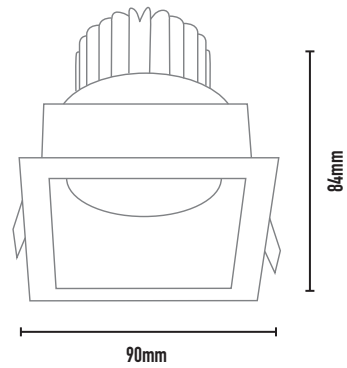

MIN SQUARE

- FEATURES:**
- Architectural recessed low glare accent downlight with minimal trim
 - Diecast aluminium trim / body
 - COB LED/ low glare reflector.
 - Adjustment: 20° two way tilt
 - Complete with remote driver
 - Dimmable
 - CA90 rating
 - IP44 rating
 - IES files available on request
- Ideal for residential / multi residential / hospitality / gallery / museum and commercial applications

TRIM COLOURS:

<input checked="" type="checkbox"/>	Black	-2
<input type="checkbox"/>	White	-3

CODE	LAMP TYPE	WATTAGE	LUMENS	COLOUR TEMP	BEAM ANGLE	CRI	mA	DIMENSIONS
MNB663	COB	12W	850LM	3000K	36°	83	260	90mm x 90mm x 84mm height Cut out - 80mm x 80mm