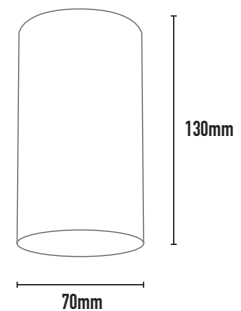

APOLLO SURFACE GU10

- FEATURES:**
- Australian designed & manufactured surface mounted small low glare accent downlight.
 - Extruded aluminium body
 - Suitable for concrete slab mounting, solid or plasterboard ceilings
 - LED lamp / PAR16 LED GU10 240V, offers various lamp options
 - Fixed downlight
 - Lumen options up to 680lm
 - No remote driver required
 - Dimmable
 - COB / 12V MR16 versions available with remote driver on request
 - Serviceable IP20 spotlight
 - Ideal for residential / hospitality / gallery / museum & commercial applications
 - IES files available on request.

- COLOURS:**
- Black -2
 - White -3
 - Silver -6
 - Custom -5

- ACCESSORIES:**
- Deco glass filter holder (CHL)
 - Frosted glass 30mm (FG)
 - Deco colour glass 50mm (DG)
 - Honeycomb filter (AL 20)

35 DEGREE

CODE	LAMP TYPE	WATTAGE	LUMENS	COLOUR TEMP	BEAM ANGLE	CRI	DIMENSIONS
APS1	PAR16	1 x 8.5W	660/670/680	2700K/3000K/4000K	35°	80/90/90	130mm x 70mm diameter