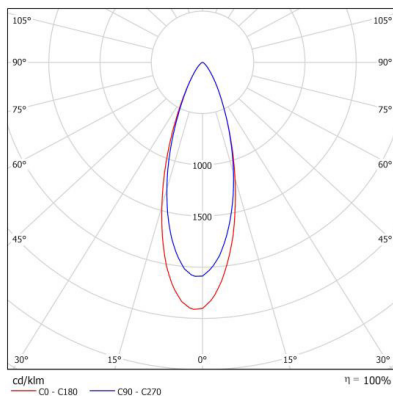

APOLLO SURFACE GU10

- FEATURES:**
- Australian designed & manufactured surface mounted small low glare accent downlight.
 - Extruded aluminium body
 - Suitable for concrete slab mounting, solid or plasterboard ceilings
 - LED lamp / PAR16 LED GU10 240V, offers various lamp options
 - Fixed downlight
 - Lumen options up to 680lm
 - No remote driver required
 - Dimmable
 - COB / 12V MR16 versions available with remote driver on request
 - Serviceable IP20 spotlight
 - Ideal for residential / hospitality / gallery / museum & commercial applications
 - IES files available on request.

CODE	LAMP TYPE	WATTAGE	LUMENS	COLOUR TEMP	BEAM ANGLE	CRI	DIMENSIONS
APS1	PAR16	1 x 8.5W	660/670/680	2700K/3000K/4000K	35°	80/90/90	130mm x 70mm diameter