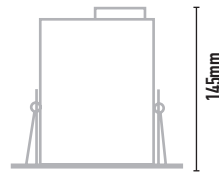

**TRIM COLOURS:** Inner standard as Black

- Black -2
- White -3
- White -3-3
- Silver -6
- Custom -5

**ACCESSORIES:**

- Deco glass filter holder (CHL)
- Frosted glass 30mm (FG)
- Deco colour glass 50mm (DG)
- AL 20 HoneyComb filter

CODE	LAMP TYPE	WATTAGE	LUMENS	COLOUR TEMP	BEAM ANGLE	DIMENSIONS
RAD11-Snoot	PAR16	1x 8.5W	660/700/750	2700K/3000K/4000K	35°	UNO - 135mm x 135mm <b>cutout</b> 126mm x 110mm
RAD12-Snoot	PAR16	2x 8.5W	660/700/750	2700K/3000K/4000K	35°	DUO - 135mm x 236mm <b>cutout</b> 126mm x 210mm
RAD13-Snoot	PAR16	3x 8.5W	660/700/750	2700K/3000K/4000K	35°	TRIO - 135mm x 338mm <b>cutout</b> 126mm x 320mm