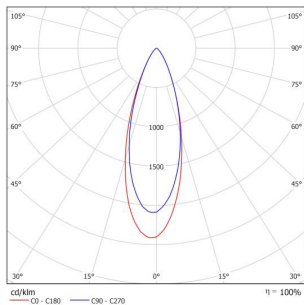

CODE	LAMP TYPE	WATTAGE	LUMENS	COLOUR TEMP	BEAM ANGLE	DIMENSIONS
RAD11-Snoot	PAR16	1x 8.5W	660/700/750	2700K/3000K/4000K	35°	UNO - 135mm x 135mm <b>cutout</b> 126mm x 110mm
RAD12-Snoot	PAR16	2x 8.5W	660/700/750	2700K/3000K/4000K	35°	DUO - 135mm x 236mm <b>cutout</b> 126mm x 210mm
RAD13-Snoot	PAR16	3x 8.5W	660/700/750	2700K/3000K/4000K	35°	TRIO - 135mm x 338mm <b>cutout</b> 126mm x 320mm