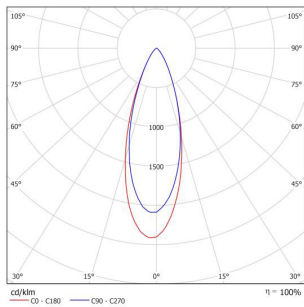

CODE	LAMP TYPE	WATTAGE	LUMENS	COLOUR TEMP	BEAM ANGLE	DIMENSIONS
RAD11	PAR16	1x 8.5W	660/700/750	2700K/3000K/4000K	35°	UNO 135mm x 135mm cutout 126mm x 110mm
RAD12	PAR16	2x 8.5W	660/700/750	2700K/3000K/4000K	35°	DUO 135mm x 236mm cutout 126mm x 210mm
RAD13	PAR16	3x 8.5W	660/700/750	2700K/3000K/4000K	35°	TRIO 135mm x 338mm cutout 126mm x 320mm
RAD15	PAR16	4x 8.5W	660/700/750	2700K/3000K/4000K	35°	QUATRO SQ 236mm x 236mm cutout 215mm x 228mm