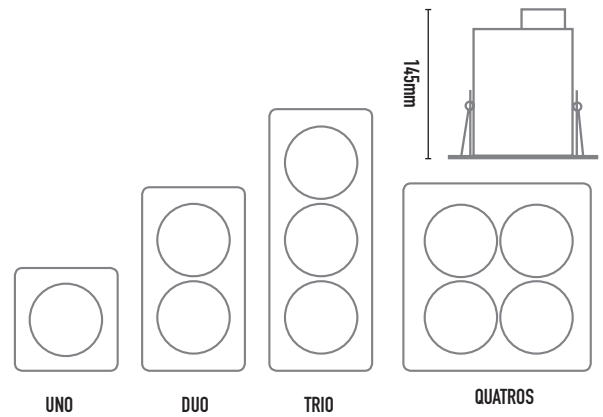

MONDO RADIUS GU10

- FEATURES:**
- Australian designed & manufactured architectural recessed low glare accent downlight
 - LED lamp / PAR16 LED GU10 240V, offers various lamp options
 - 359° rotation, 45° tilt adjustment
 - No remote driver required
 - Dimmable
 - COB / 12V MR16 versions available
 - Serviceable IP20 downlight
 - Ideal for residential / hospitality / gallery / museum & commercial applications
 - IES files available on request

TRIM COLOURS: Inner standard as Black

- Black -2
- White -3
- White -3-3
- Silver -6
- Custom -5

- ACCESSORIES:**
- Deco glass filter holder (CHL)
 - Frosted glass 30mm (FG)
 - Deco colour glass 50mm (DG)
 - AL 20 HoneyComb filter

CODE	LAMP TYPE	WATTAGE	LUMENS	COLOUR TEMP	BEAM ANGLE	DIMENSIONS
RAD11	PAR16	1x 8.5W	660/700/750	2700K/3000K/4000K	35°	UNO 135mm x 135mm cutout 126mm x 110mm
RAD12	PAR16	2x 8.5W	660/700/750	2700K/3000K/4000K	35°	DUO 135mm x 236mm cutout 126mm x 210mm
RAD13	PAR16	3x 8.5W	660/700/750	2700K/3000K/4000K	35°	TRIO 135mm x 338mm cutout 126mm x 320mm
RAD15	PAR16	4x 8.5W	660/700/750	2700K/3000K/4000K	35°	QUATRO SQ 236mm x 236mm cutout 215mm x 228mm