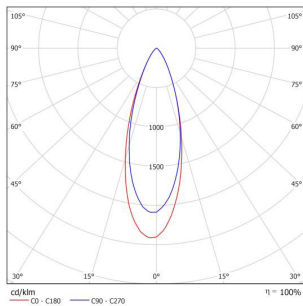

## MONDO GU10 TRIMLESS W/SNOOT

- FEATURES:**
- Australian designed & manufactured architectural recessed ultra low glare accent downlight
  - Snoot for additional glare control
  - LED lamp / PAR16 LED GU10 240V, offers various lamp options
  - Lumen options up to 750lm
  - No remote driver required
  - Dimmable
  - COB / 12V MR16 versions available
  - Serviceable IP20 downlight
  - Ideal for residential / hospitality / gallery / museum & commercial applications
  - IES files available on request

**COLOURS:**

- Black -2
- White -3
- Silver -6
- Custom -5

**ACCESSORIES:**

- Deco glass filter holder (CHL)
- Frosted glass 30mm (FG)
- Deco colour glass 50mm (DG)
- AL 20 HoneyComb filter

CODE	LAMP TYPE	WATTAGE	LUMENS	COLOUR TEMP	BEAM ANGLE	DIMENSIONS
MTL11-Snoot	PAR16	1x 8.5W	660/700/750	2700K/3000K/4000K	35°	UNO 145mm depth-106mm x 106mm cutout
MTL12-Snoot	PAR16	2x 8.5W	660/700/750	2700K/3000K/4000K	35°	DUO 145mm depth-106mm x 206mm cutout
MTL13-Snoot	PAR16	3x 8.5W	660/700/750	2700K/3000K/4000K	35°	TRIO 145mm depth-106mm x 307mm cutout
MTL15-Snoot	PAR16	4x 8.5W	660/700/750	2700K/3000K/4000K	35°	QUATRO SQ 145mm depth-206mm x 206mm cutout