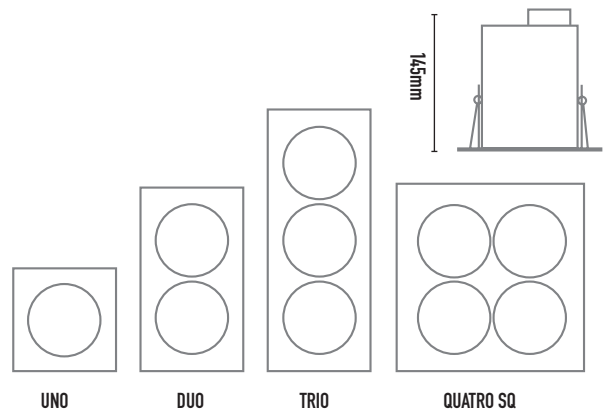

## MONDO GU10 TRIMLESS W/SNOOT

- FEATURES:**
- Australian designed & manufactured architectural recessed ultra low glare accent downlight
  - Snoot for additional glare control
  - LED lamp / PAR16 LED GU10 240V, offers various lamp options
  - Lumen options up to 750lm
  - No remote driver required
  - Dimmable
  - COB / 12V MR16 versions available
  - Serviceable IP20 downlight
  - Ideal for residential / hospitality / gallery / museum & commercial applications
  - IES files available on request

**COLOURS:**

- Black -2
- White -3
- Silver -6
- Custom -5

**ACCESSORIES:**

- Deco glass filter holder (CHL)
- Frosted glass 30mm (FG)
- Deco colour glass 50mm (DG)
- AL 20 HoneyComb filter

CODE	LAMP TYPE	WATTAGE	LUMENS	COLOUR TEMP	BEAM ANGLE	DIMENSIONS
MTL11-Snoot	PAR16	1x 8.5W	660/700/750	2700K/3000K/4000K	35°	UNO 145mm depth-106mm x 106mm cutout
MTL12-Snoot	PAR16	2x 8.5W	660/700/750	2700K/3000K/4000K	35°	DUO 145mm depth-106mm x 206mm cutout
MTL13-Snoot	PAR16	3x 8.5W	660/700/750	2700K/3000K/4000K	35°	TRIO 145mm depth-106mm x 307mm cutout
MTL15-Snoot	PAR16	4x 8.5W	660/700/750	2700K/3000K/4000K	35°	QUATRO SQ 145mm depth-206mm x 206mm cutout