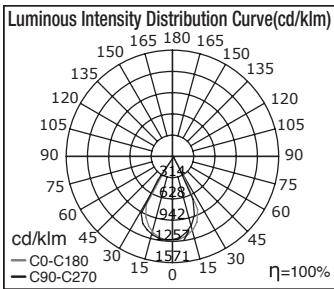

SCOPE 36W

FEATURES

- Focused beam spot light for artwork and signage
- Die-cast aluminum body for optimum passive cooling
- Integrated Non-Dim Philips driver
- Adjustable tilt 90° and rotation 330°
- Suitable for mains track 1C or 3C or with a variety of surface mounted options
- Image shown on 3C track
- Ideal for commercial/hospitality/retail/gallery/museum/residential applications

COLOUR

- Black -2
- White -3

CODE	COLOUR	COLOUR TEMP	WATTAGE	LUMENS	BEAM ANGLE	DIMENSIONS
SCO332	Black	3000K	36W	1200LM-2400LM	Zoom 10° to 60°	L250mm W250mm H310mm
SCO333	White	3000K	36W	1200LM-2400LM	Zoom 10° to 60°	L250mm W250mm H310mm