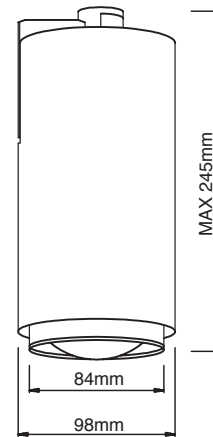

SCOPE 36W

FEATURES

- Focused beam spot light for artwork and signage
- Die-cast aluminum body for optimum passive cooling
- Integrated Non-Dim Philips driver
- Adjustable tilt 90° and rotation 330°
- Suitable for mains track 1C or 3C or with a variety of surface mounted options
- Image shown on 3C track
- Ideal for commercial/hospitality/retail/gallery/museum/residential applications

COLOUR

- Black -2
- White -3

CODE	COLOUR	COLOUR TEMP	WATTAGE	LUMENS	BEAM ANGLE	DIMENSIONS
SCO332	Black	3000K	36W	1200LM-2400LM	Zoom 10° to 60°	L250mm W250mm H310mm
SCO333	White	3000K	36W	1200LM-2400LM	Zoom 10° to 60°	L250mm W250mm H310mm