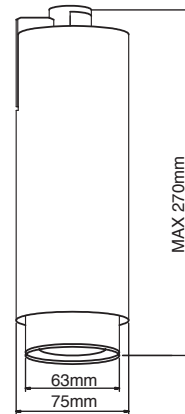

SCOPE 23W

FEATURES

- Focused beam spot light for artwork and signage
- Die-cast aluminum body for optimum passive cooling
- Integrated Non-Dim Philips driver
- Adjustable tilt 90° and rotation 330°
- Suitable for mains track 1C or 3C or with a variety of surface mounted options
- Image shown on 3C track
- Ideal for commercial/hospitality/retail/gallery/museum/residential applications

COLOUR

- Black -2
- White -3

CODE	COLOUR	COLOUR TEMP	WATTAGE	LUMENS	BEAM ANGLE	DIMENSIONS
SCO232	Black	3000K	23W	350LM-1000LM	Zoom 8° to 60°	L250mm W250mm H310mm
SCO233	White	3000K	23W	350LM-1000LM	Zoom 8° to 60°	L250mm W250mm H310mm