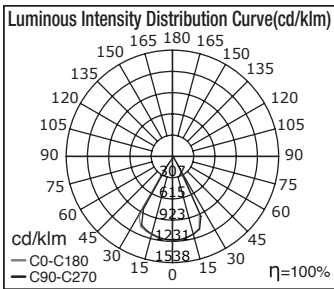

SCOPE 23W

FEATURES

- Focused beam spot light for artwork and signage
- Die-cast aluminum body for optimum passive cooling
- Integrated Non-Dim Philips driver
- Adjustable tilt 90° and rotation 330°
- Suitable for mains track 1C or 3C or with a variety of surface mounted options
- Image shown on 3C track
- Ideal for commercial/hospitality/retail/gallery/museum/residential applications

COLOUR

- Black -2
- White -3

CODE	COLOUR	COLOUR TEMP	WATTAGE	LUMENS	BEAM ANGLE	DIMENSIONS
SCO232	Black	3000K	23W	350LM-1000LM	Zoom 8° to 60°	L250mm W250mm H310mm
SCO233	White	3000K	23W	350LM-1000LM	Zoom 8° to 60°	L250mm W250mm H310mm