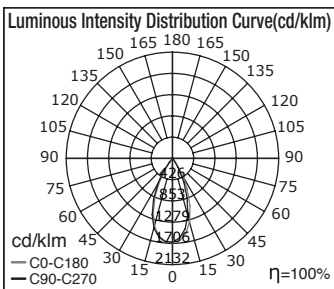

SCOPE 12W

FEATURES

- Focused beam spot light for artwork and signage
- Die-cast aluminum body for optimum passive cooling
- Integrated Non-Dim Philips driver
- Adjustable tilt 90° and rotation 330°
- Suitable for mains track 1C or 3C or with a variety of surface mounted options
- Image shown on 3C track
- Ideal for commercial/hospitality/retail/gallery/museum/residential applications

COLOUR

- Black -2
- White -3

CODE	COLOUR	COLOUR TEMP	WATTAGE	LUMENS	BEAM ANGLE	DIMENSIONS
SCO132	Black	3000K	12W	200LM-350LM	Zoom 8° to 45°	4L220mm W220mm H265mm
SCO133	White	3000K	12W	200LM-350LM	Zoom 8 °to 45°	4L220mm W220mm H265mm