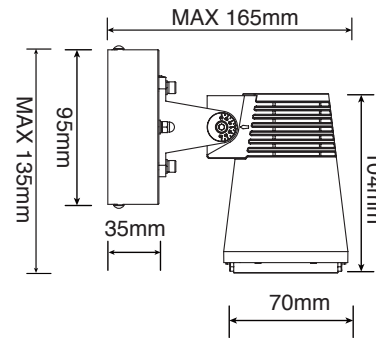

## FEATURES

- Adjustable exterior spotlight IP65, IK05
- Die-cast aluminum body for optimum passive cooling
- Integrated Non-Dim 240v driver
- Adjustable tilt 90° and rotation +30° to -30°
- Ideal for commercial/residential applications

## COLOUR

■ Black -2

CODE	COLOUR TEMP	WATTAGE	LUMENS	BEAM ANGLE	DIMENSIONS
BON02	3000K	8W	600LM	24°	H135mm W125mm E165 mm