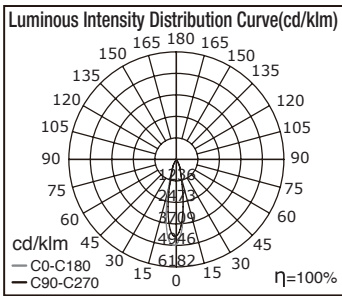

## FEATURES

- Adjustable exterior spotlight IP65, IK05
- Die-cast aluminum body for optimum passive cooling
- Integrated Non-Dim 240v driver
- Adjustable tilt 90° and rotation +30° to -30°
- Ideal for commercial/residential applications

## COLOUR

■ Black -2

CODE	COLOUR TEMP	WATTAGE	LUMENS	BEAM ANGLE	DIMENSIONS
BON02	3000K	8W	600LM	24°	H135mm W125mm E165 mm